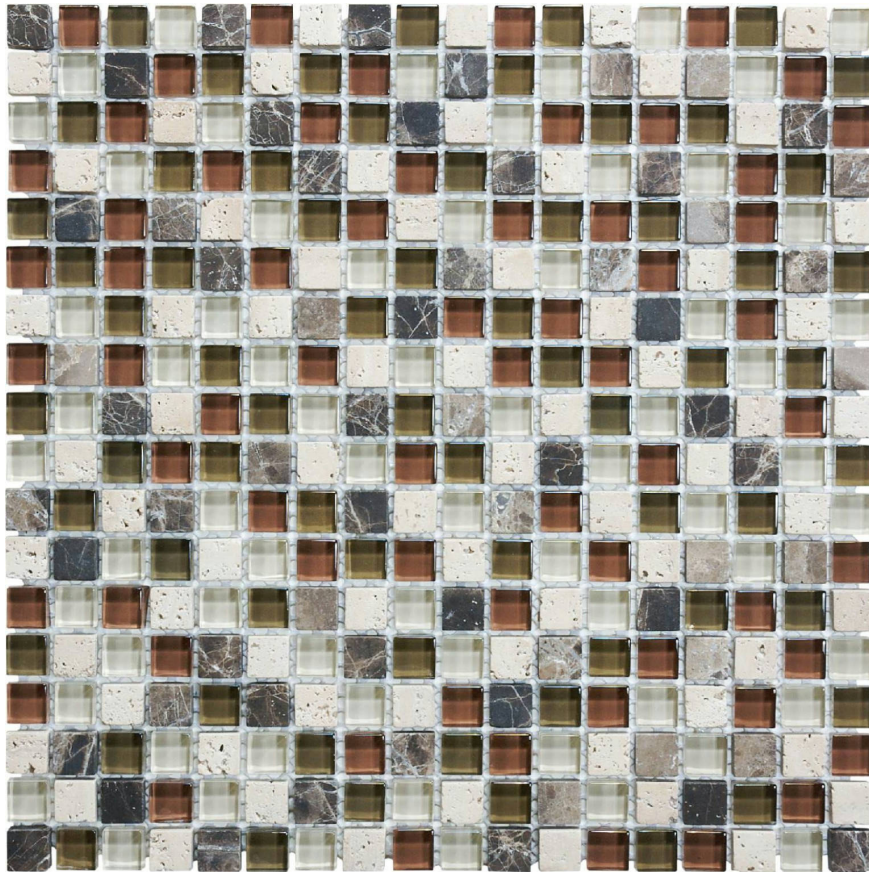

# WORLD TILE

---

**PRODUCT**  
**5/8X5/8 CABERNET MOSAIC**

---

Mosaic and Decorative Tile | 12"x12" | Mixed Materials

## TECHNICAL DATA

CODE: AC3001-01200

NAME: 5/8X5/8 Cabernet Mosaic

SIZE: 12"x12"

SERIES: Glass Stone

FINISH: Matt

LOOK: Multi-Look Mosaics

FAMILY: Mosaic and Decorative Tile

BILLING UNIT: SF

SPECIAL ORDER: Special Order

SUITABLE FOR: Indoor

TYPOLOGY: Mixed Materials

TYPE OF PIECE: Mosaic

USE: Floor and Wall

NOTES: This product is special order and cannot be cancelled, returned, or refunded