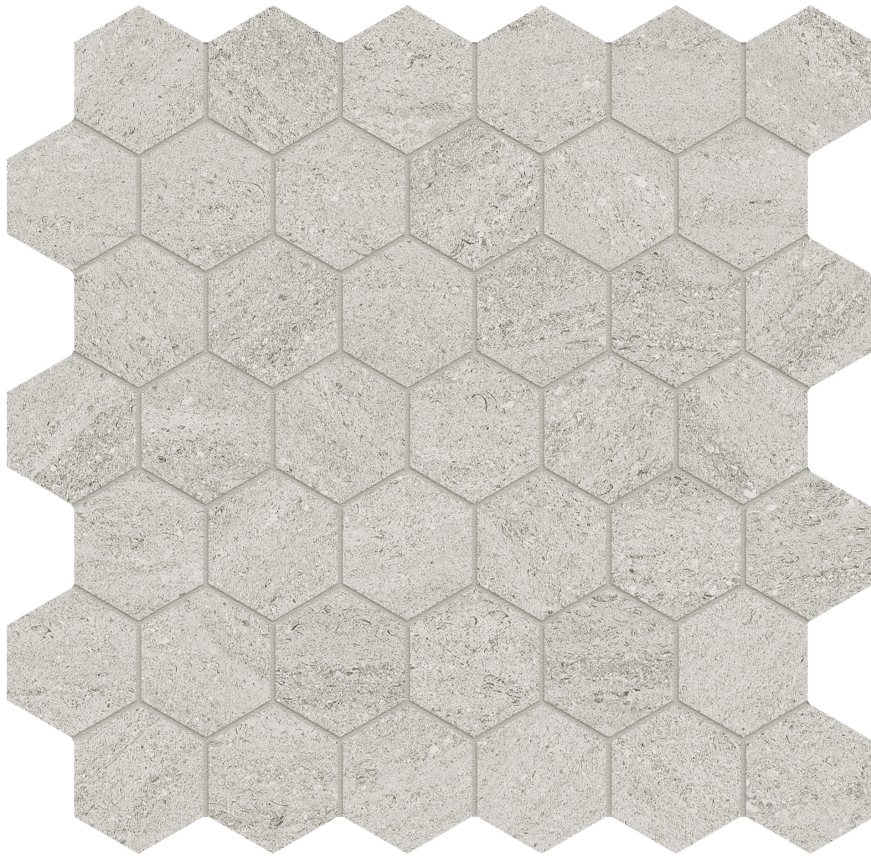

WORLD TILE

PRODUCT

LITHOFORM 2\" hex veincut vista

Tile | 12"x12" | Porcelain

TECHNICAL DATA

CODE: AC8510-00370

NAME: Lithoform 2" Hex Veincut Vista

SIZE: 12"x12"

SERIES: Lithoform

FINISH: Organic Matte

LOOK: Stone Look

EDGE: Rectified

FAMILY: Tile

SPECIAL ORDER: Special Order

STYLE: Contemporary

SUITABLE FOR: Indoor| Outdoor

TYPOLOGY: Porcelain

TYPE OF PIECE: Mosaic

USE: Floor and Wall

NOTES: This product is special order and cannot be cancelled, returned, or refunded.

PACKING

Size	Product type	BOX			PALLET		
		pcs	sqft	lb	boxes	sqft	lb
12"x12"	Mosaic	10	9.69		45		