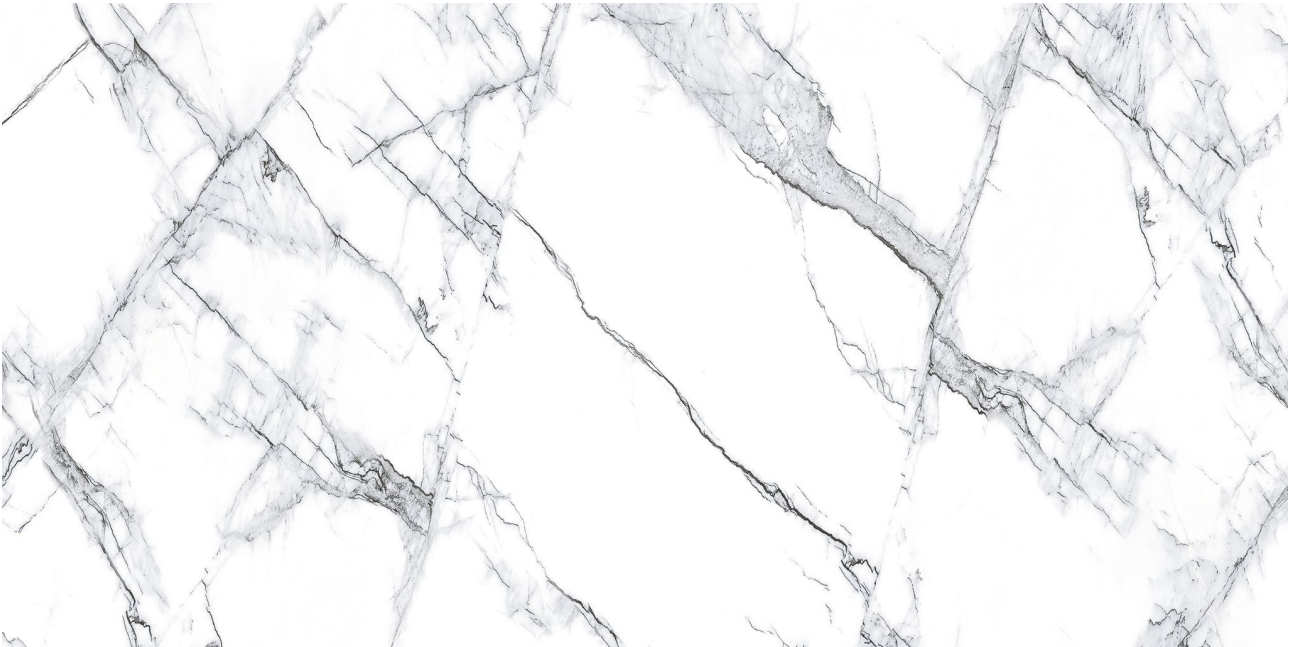

WORLD TILE

PRODUCT

TREASURE ICE WHITE MARBLE 12X24 POLISHED

Tile | 12"x24" | Porcelain