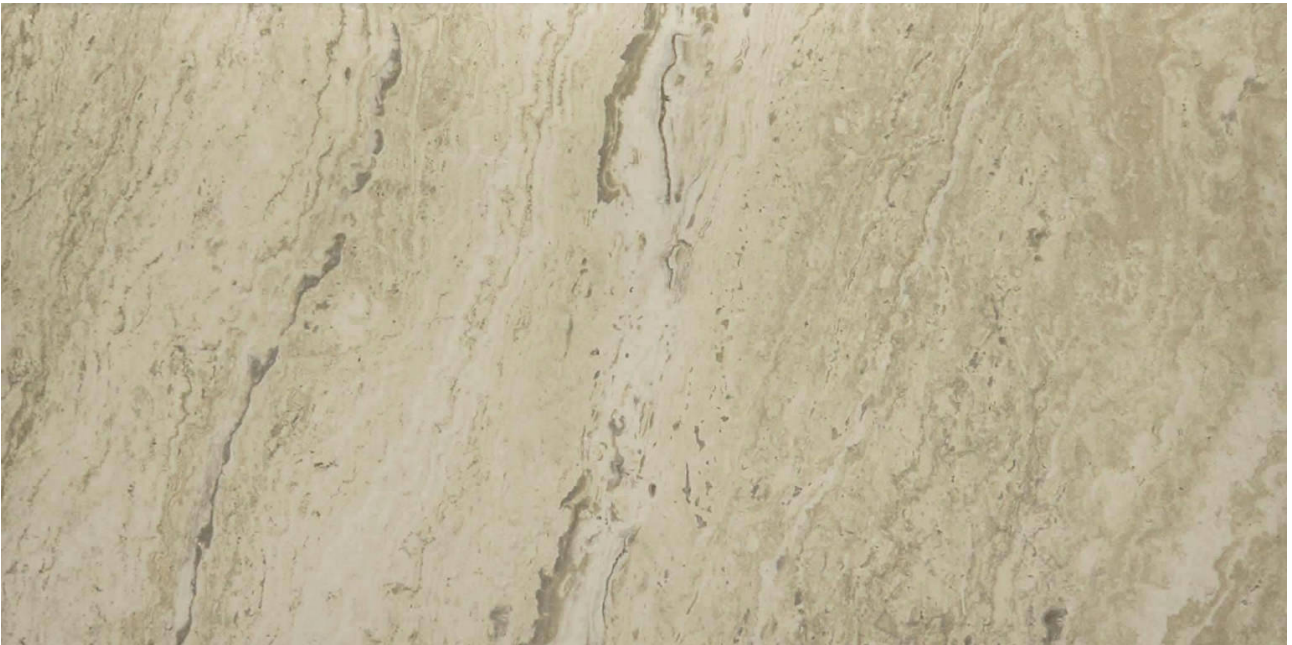

# WORLD TILE

---

## PRODUCT 12X24F IVORY

---

Tile | 12"x24" | Porcelain

## TECHNICAL DATA

CODE: AC69-132  
NAME: 12X24F Ivory  
SIZE: 12"x24"  
SERIES: Antico  
FINISH: Satin  
LOOK: Stone Look  
FAMILY: Tile  
FROST RESISTANCE: Yes  
PEI: 4  
BILLING UNIT: SF  
STYLE: Contemporary  
SUITABLE FOR: Backsplash|Indoor|Outdoor|Pool|Shower  
TYPOLOGY: Porcelain  
TYPE OF PIECE: Field Tile  
USE: Floor and Wall