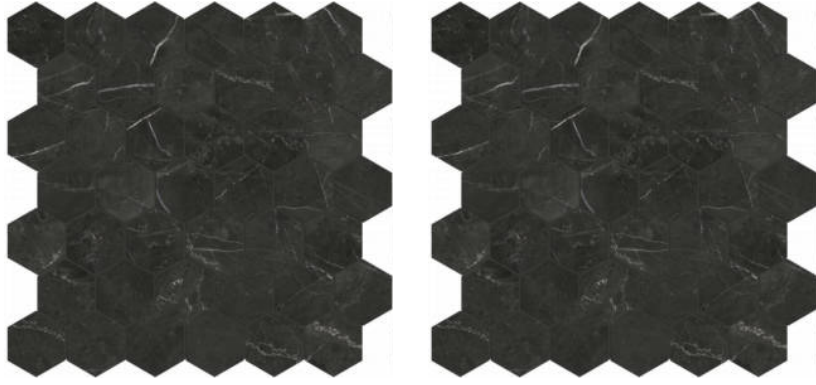

WORLD TILE

PRODUCT
TIVOLI NERO HONED 2

Tile | 12"x13" | Glazed Porcelain

GRAPHIC VARIETY

TECHNICAL DATA

CODE: QULX-TI-M2HN
NAME: Tivoli Nero Honed 2
SIZE: 12"x13"
SERIES: Luxury
FINISH: Matt
LOOK: Marble Look
EDGE: Rectified
FAMILY: Tile
BILLING UNIT: SF
STYLE: Contemporary
SUITABLE FOR: Backsplash|Indoor|Shower
TYPOLOGY: Glazed Porcelain
TYPE OF PIECE: Mosaic
USE: Floor and Wall