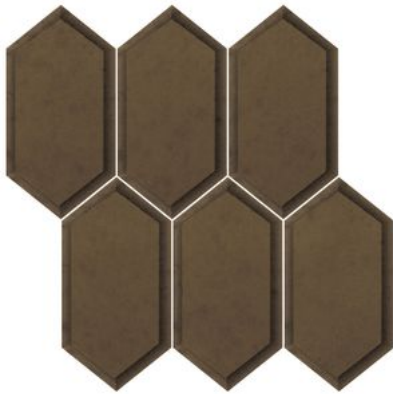

WORLD TILE

SERIES OBSIDIAN

Glass | | Glass

Rustic glamour.

PRODUCTS

Obsidian Bronze Beveled Hexagon Mosaic
12"x12" | Glass

Obsidian Silver Beveled Hexagon Mosaic
12"x12" | Glass

Obsidian 3x12 Bronze
3"x12" | Glass

Obsidian 3x12 Silver
3"x12" | Glass

Obsidian 3x9 Bronze Beveled
3"x9" | Glass

Obsidian 3x9 Silver Beveled
3"x9" | Glass

ROOM SCENES

Size	Product type	BOX			PALLET		
		pcs	sqft	lb	boxes	sqft	lb
12"x12"	Mosaic	10	9.59				
3"x12"	Field Tile	20	4.71				
3"x9"	Field Tile	28	4.95		84		