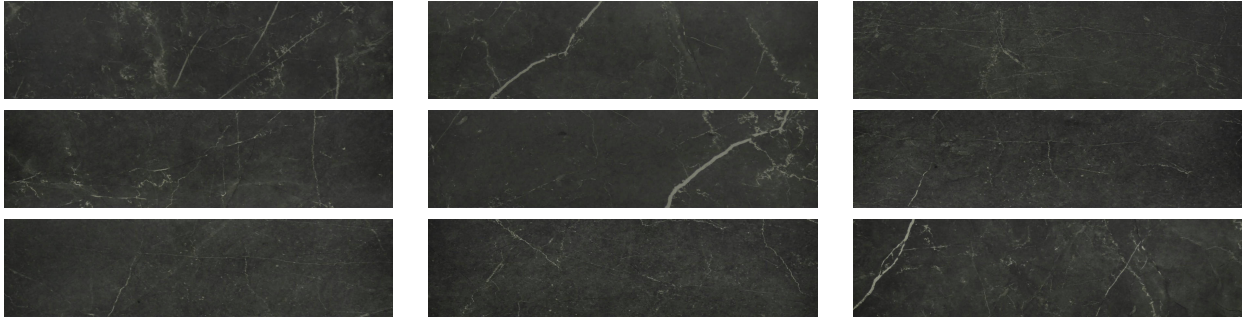

WORLD TILE

PRODUCT
TIVOLI NERO HONED 3X12 BULLNOSE

Tile | 3"x12" | Glazed Porcelain

GRAPHIC VARIETY

TECHNICAL DATA

CODE: QULX-TI-SBHN
NAME: Tivoli Nero Honed 3X12 Bullnose
SIZE: 3"x12"
SERIES: Luxury
FINISH: Matt
LOOK: Marble Look
EDGE: Rectified
FAMILY: Tile
BILLING UNIT: PC
STYLE: Contemporary
SUITABLE FOR: Indoor|Shower
TYPOLOGY: Glazed Porcelain
TYPE OF PIECE: Bullnose
USE: Floor and Wall