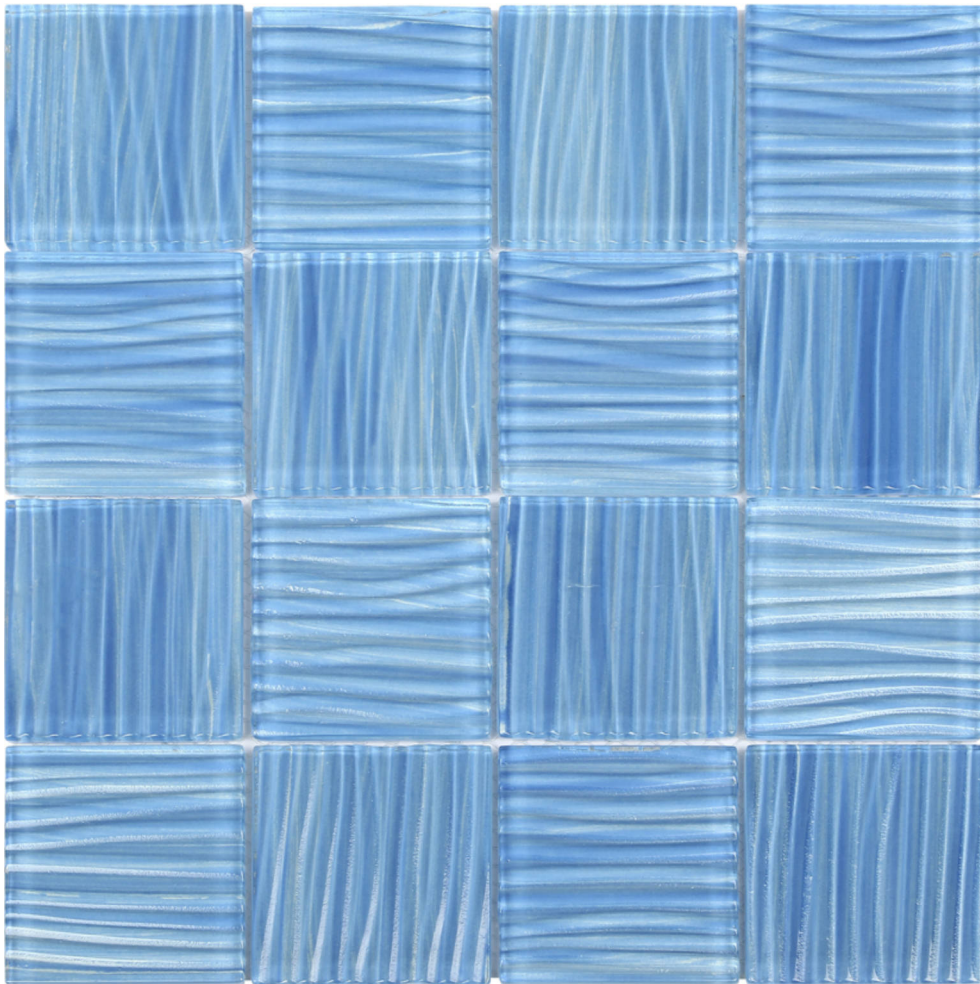

WORLD TILE

PRODUCT

3"X3" GLASS POOL STRIPED LIGHT BLUE MOSAIC

Mosaic and Decorative Tile | 12"x12" | Glass

TECHNICAL DATA

CODE: RVCHAWV149

NAME: 3"X3" Glass Pool Striped Light Blue Mosaic

SIZE: 12"x12"

SERIES: Chelsea Collection

LOOK: Multi-Look Mosaics

FAMILY: Mosaic and Decorative Tile

MOSAIC CHIP SIZE: 3"x3"

BILLING UNIT: SH

SUITABLE FOR: Backsplash,Indoor,Outdoor,Shower,Pool

TYPOLOGY: Glass

TYPE OF PIECE: Mosaic