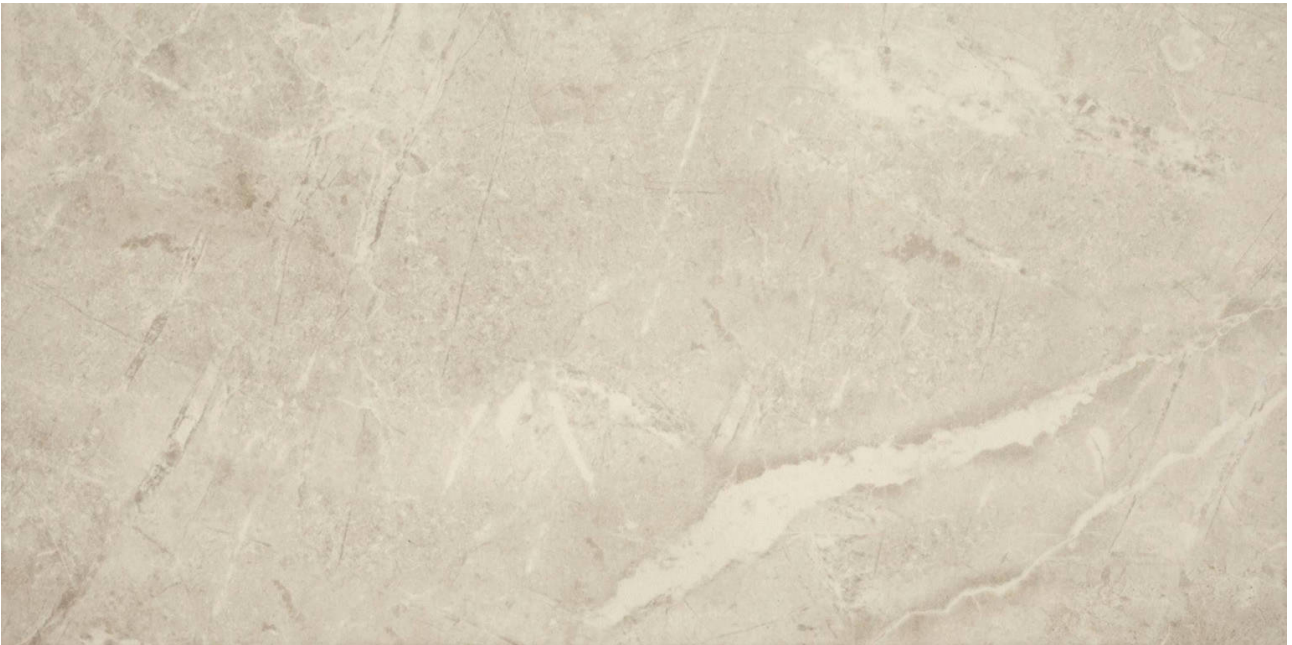

# WORLD TILE

---

**PRODUCT**  
**10X20 IVORY**

---

Tile | 10"x20" | Glazed Porcelain

## TECHNICAL DATA

CODE: AC65-022  
NAME: 10X20 Ivory  
SIZE: 10"x20"  
SERIES: Regency  
FINISH: Gloss  
LOOK: Marble Look  
FAMILY: Tile  
BILLING UNIT: SF  
STYLE: Classic  
SUITABLE FOR: Indoor|Shower  
TYPOLOGY: Glazed Porcelain  
TYPE OF PIECE: Field Tile  
USE: Floor and Wall