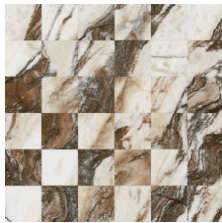

**12X24 Matte Revere Red**  
12"x24" | Porcelain

**12X24 Matte Glamour White**  
12"x24" | Porcelain

**12X24 Matte Crush Gold**  
12"x24" | Porcelain

**2X2 Mosaic-Polished Amore Grey**  
12"x12" | Porcelain