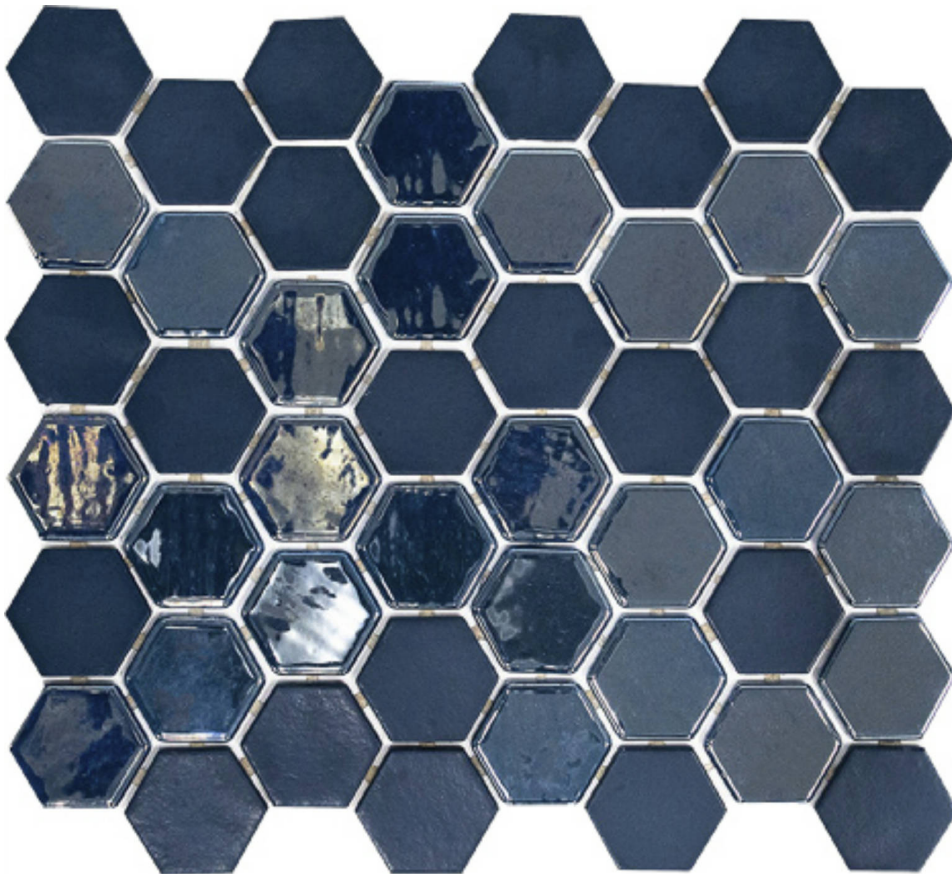

WORLD TILE

PRODUCT CONFETTI MOSAIC BLUE

Mosaic and Decorative Tile | 10.75"x12.5" | Glass

TECHNICAL DATA

CODE: RVHA092
NAME: Confetti Mosaic Blue
SIZE: 10.75"x12.5"
SERIES: Hamptons Collection
LOOK: Multi-Look Mosaics
FAMILY: Mosaic and Decorative Tile
BILLING UNIT: SH
STYLE: Contemporary
SUITABLE FOR: Backsplash, Indoor
TYPOLOGY: Glass
TYPE OF PIECE: Mosaic
USE: Wall only