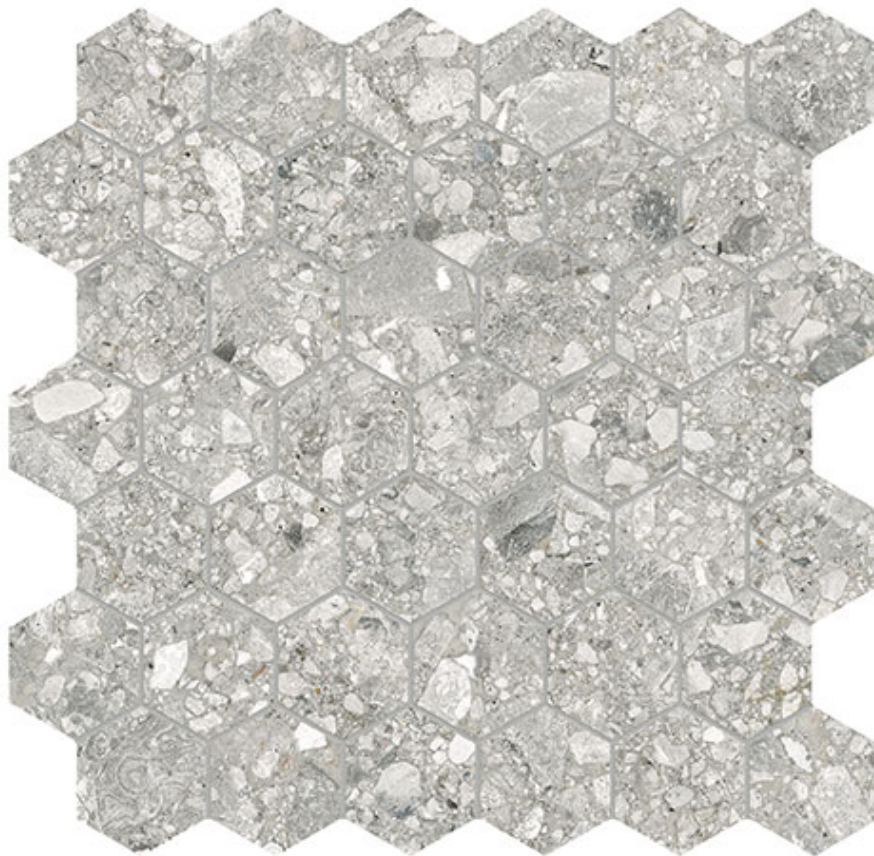

# WORLD TILE

---

### ROYAL STONEWORKS 2\'' REGAL FOSSIL VEIN HEX

---

Tile | 12"x12" | Porcelain

## TECHNICAL DATA

CODE: QUSW-RF-HX  
NAME: Royal Stoneworks 2" Regal Fossil Vein Hex  
SIZE: 12"x12"  
SERIES: Royal Stoneworks  
FINISH: Matt  
LOOK: Stone Look  
FAMILY: Tile  
MOSAIC CHIP SIZE: 2"x2"  
SHADE VARIATION: V3  
SPECIAL ORDER: Special Order  
STYLE: Contemporary  
SUITABLE FOR: Indoor|Shower  
TYPOLOGY: Porcelain  
TYPE OF PIECE: Mosaic  
USE: Floor and Wall