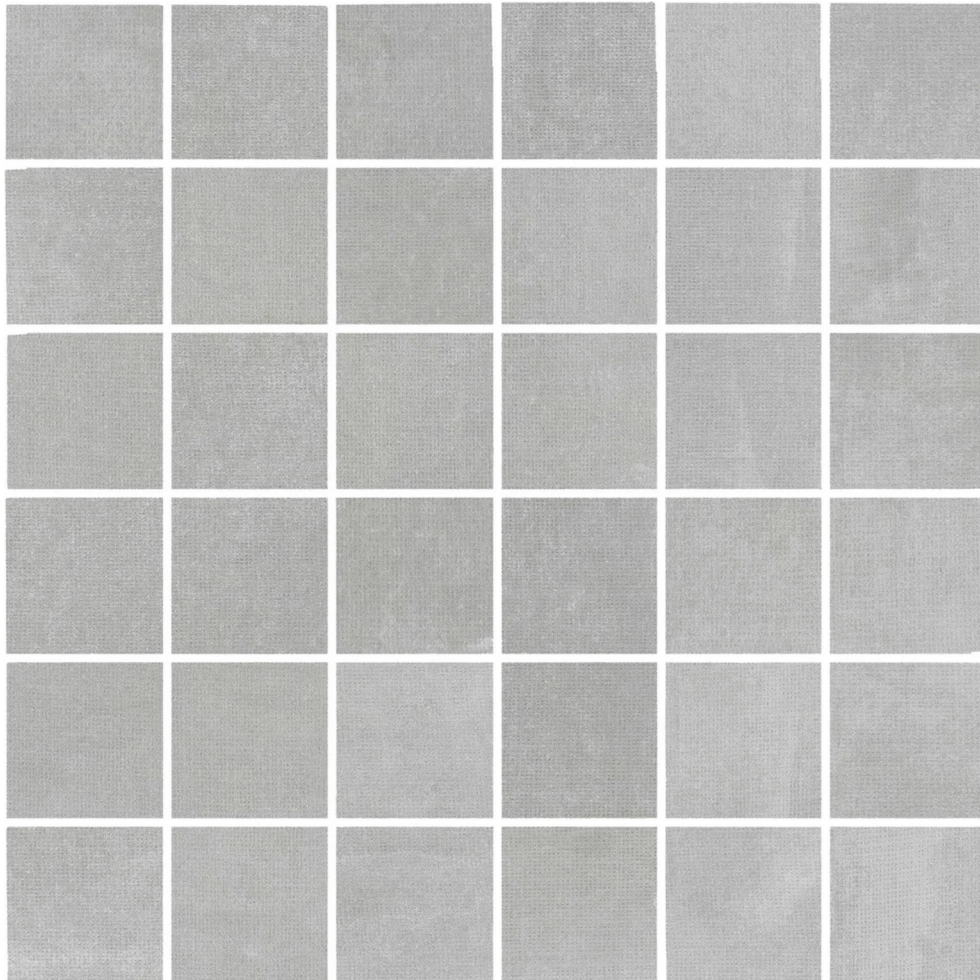

WORLD TILE

PRODUCT
BROADWAY SILVER 2X2 MOSAIC

Tile | 12"x12" | Porcelain

GRAPHIC VARIETY

TECHNICAL DATA

CODE: QUUR-BR-M1
NAME: Broadway Silver 2X2 Mosaic
SIZE: 12"x12"
SERIES: Urban
FINISH: Matt
LOOK: Concrete
FAMILY: Tile
FROST RESISTANCE: Yes
MOSAIC CHIP SIZE: 2"x2"
BILLING UNIT: SH
STYLE: Contemporary
SUITABLE FOR: Backsplash,Indoor
TYPOLOGY: Porcelain
TYPE OF PIECE: Mosaic
USE: Floor and Wall