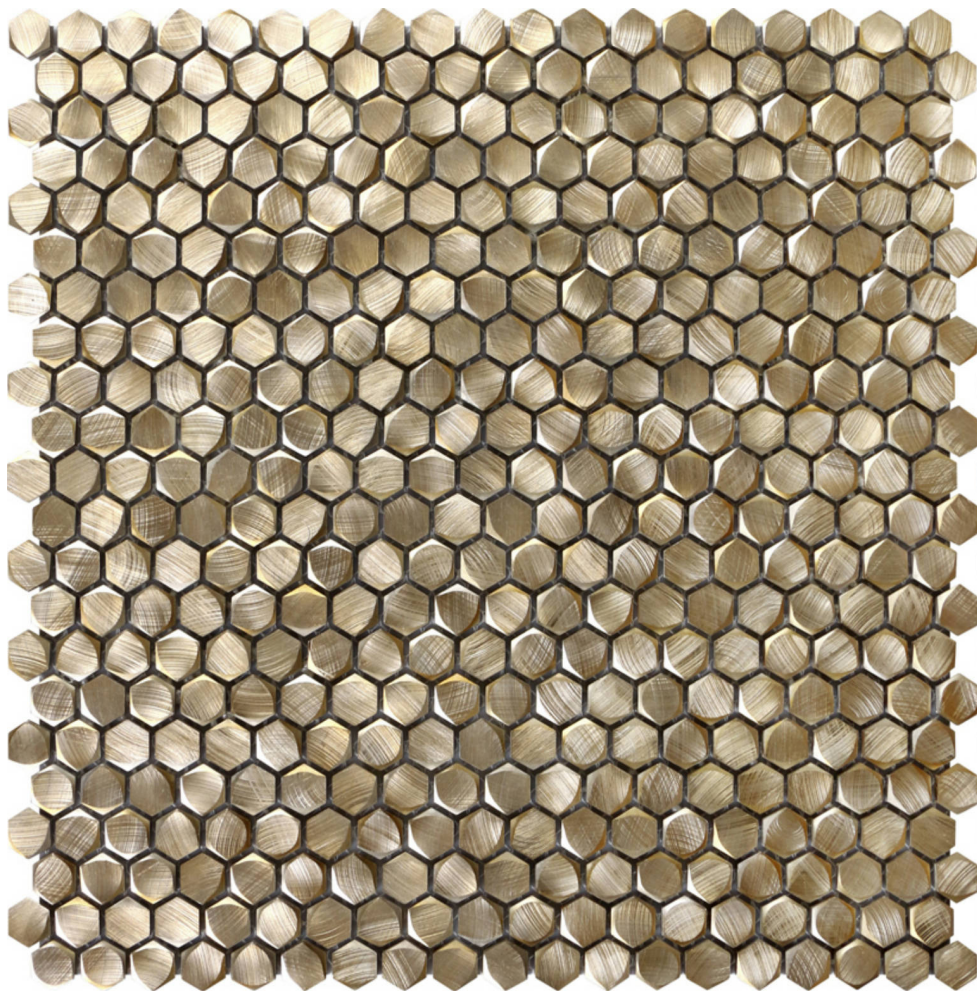

WORLD TILE

PRODUCT

MEDIUM HEXAGON GOLD ALUMINUM MOSAIC

Mosaic and Decorative Tile | 12"x12" | Metal

TECHNICAL DATA

CODE: RVCHAWM110
NAME: Medium Hexagon Gold Aluminum Mosaic
SIZE: 12"x12"
SERIES: Chelsea Collection
LOOK: Multi-Look Mosaics
FAMILY: Mosaic and Decorative Tile
BILLING UNIT: SH
SUITABLE FOR: Backsplash, Indoor
TYPOLOGY: Metal
TYPE OF PIECE: Mosaic
USE: Wall only