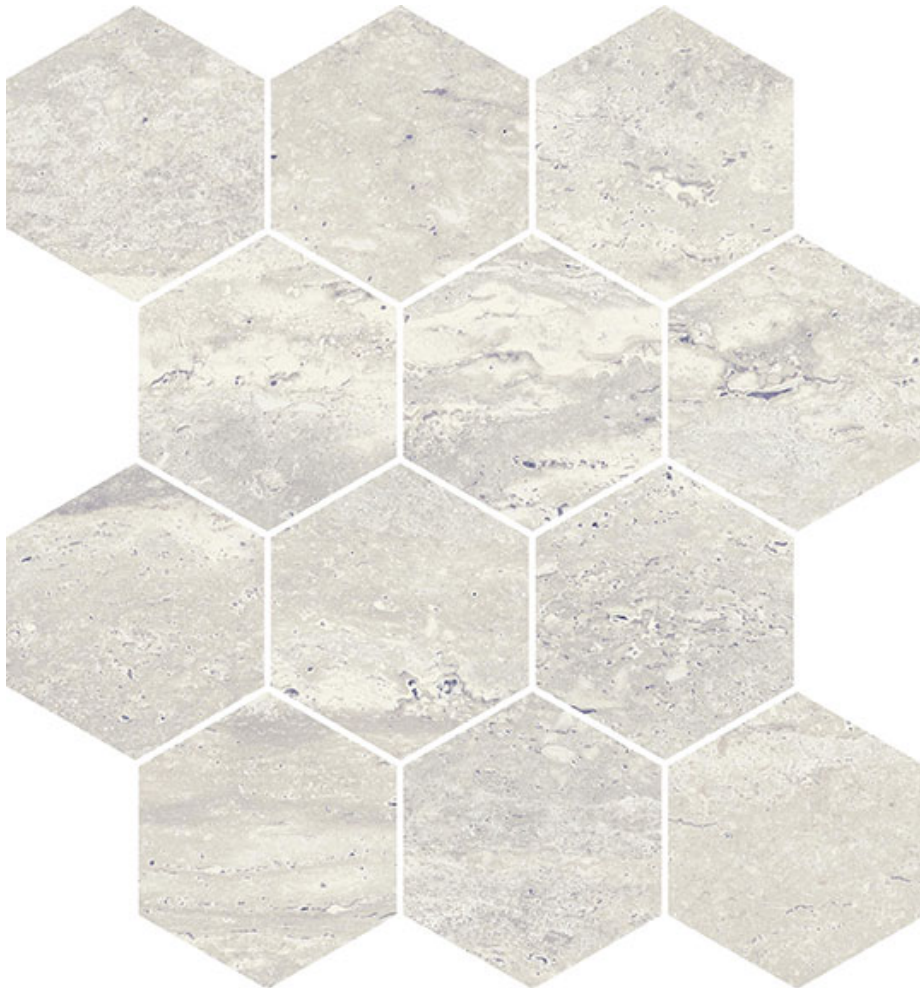

WORLD TILE

PRODUCT

SATURNIA 3X3 HEX ROMAN MATTE

Tile | 9"x11" | Porcelain

GRAPHIC VARIETY

ROOM SCENES

TECHNICAL DATA

CODE: QUSA-RO-HM
NAME: Saturnia 3x3 Hex Roman Matte
SIZE: 9"x11"
SERIES: Saturnia
FINISH: Matt
LOOK: Marble Look
CHEMICAL RESISTANCE (APH): Not affected
DCOF (APH): ≥ 0.42 Wet
EDGE: Rectified
STATUS: Coming soon
FAMILY: Tile
FROST RESISTANCE: Yes
MOSAIC CHIP SIZE: 3"x3"
STAIN RESISTANCE (APH): Not affected
STYLE: Contemporary
TYPOLOGY: Porcelain
THICKNESS (APH): 8
TYPE OF PIECE: Mosaic
USE: Floor and Wall
NOTES: Proudly made in the USA