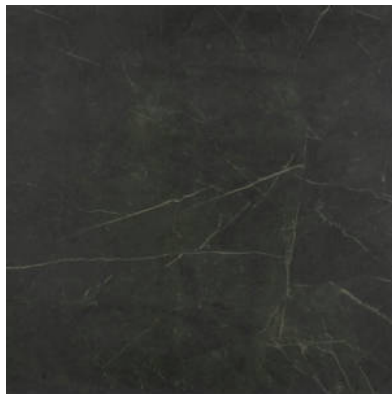

WORLD TILE

PRODUCT
TIVOLI NERO HONED 24X24

Tile | 24"x24" | Glazed Porcelain

GRAPHIC VARIETY

TECHNICAL DATA

CODE: QULX-TI-3HN2
NAME: Tivoli Nero Honed 24X24
SIZE: 24"x24"
SERIES: Luxury
FINISH: Matt
LOOK: Marble Look
EDGE: Rectified
FAMILY: Tile
FROST RESISTANCE: Yes
PEI: 4
BILLING UNIT: SF
STYLE: Contemporary
SUITABLE FOR: Indoor|Shower
TYPOLOGY: Glazed Porcelain
TYPE OF PIECE: Field Tile
USE: Floor and Wall