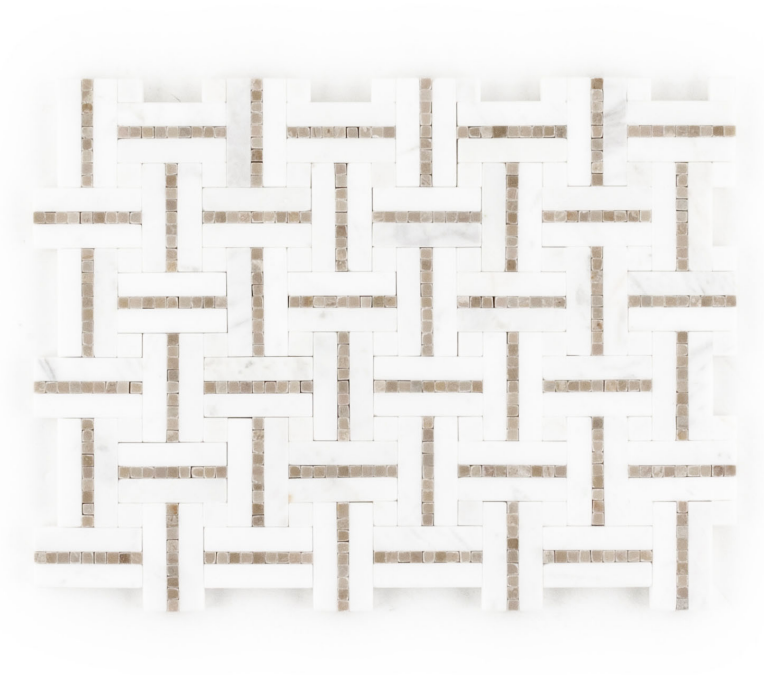

# WORLD TILE

---

### GAZEBO CREAM MOSAIC

---

Mosaic and Decorative Tile | 8"x11" | Marble

## TECHNICAL DATA

CODE: RVHA099  
NAME: Gazebo Cream Mosaic  
SIZE: 8"x11"  
SERIES: Hamptons Collection  
LOOK: Multi-Look Mosaics  
FAMILY: Mosaic and Decorative Tile  
BILLING UNIT: SH  
SHADE VARIATION: V3  
STYLE: Contemporary  
SUITABLE FOR: Backsplash, Indoor  
TYPOLOGY: Marble  
TYPE OF PIECE: Mosaic  
USE: Floor and Wall