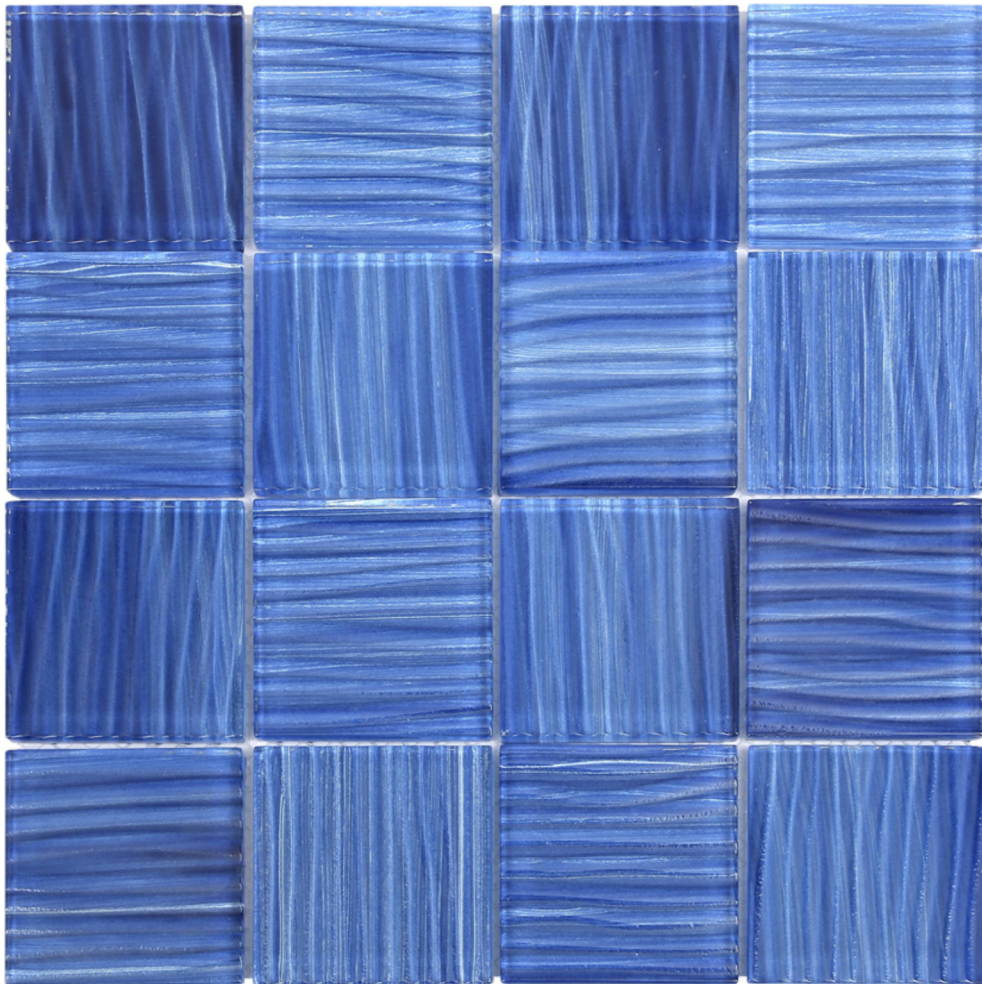

WORLD TILE

PRODUCT

3"X3" GLASS POOL STRIPED COBALT BLUE MOSAIC

Mosaic and Decorative Tile | 12"x12" | Glass

TECHNICAL DATA

CODE: RVCHAWV150

NAME: 3"X3" Glass Pool Striped Cobalt Blue Mosaic

SIZE: 12"x12"

SERIES: Chelsea Collection

LOOK: Multi-Look Mosaics

FAMILY: Mosaic and Decorative Tile

MOSAIC CHIP SIZE: 3"x3"

BILLING UNIT: SH

SUITABLE FOR: Backsplash,Indoor,Outdoor,Shower,Pool

TYPOLOGY: Glass

TYPE OF PIECE: Mosaic