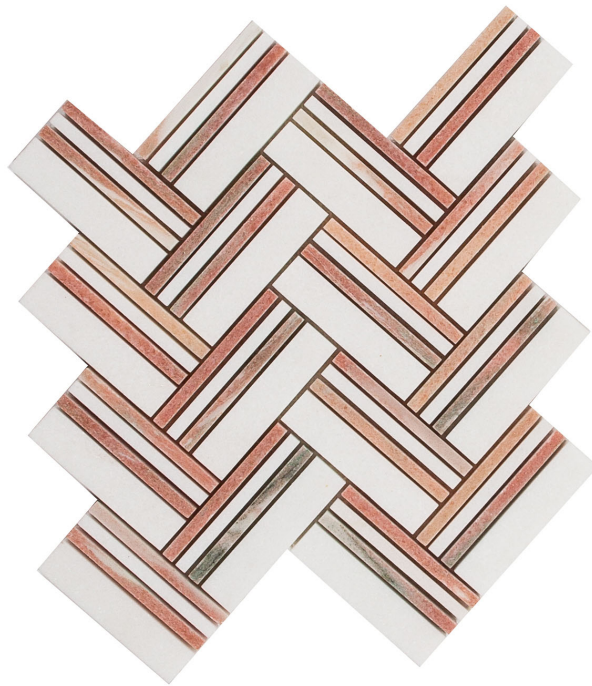

# WORLD TILE

---

### ROSEY WEAVE MOSAIC

---

Mosaic and Decorative Tile | 9"x10" | Marble

## TECHNICAL DATA

CODE: RVHA104  
NAME: Rosey Weave Mosaic  
SIZE: 9"x10"  
SERIES: Hamptons Collection  
FINISH: Polished  
LOOK: Multi-Look Mosaics  
FAMILY: Mosaic and Decorative Tile  
BILLING UNIT: SH  
SHADE VARIATION: V4  
STYLE: Contemporary  
SUITABLE FOR: Backsplash,Indoor,Shower  
TYPOLOGY: Marble  
TYPE OF PIECE: Mosaic  
USE: Floor and Wall