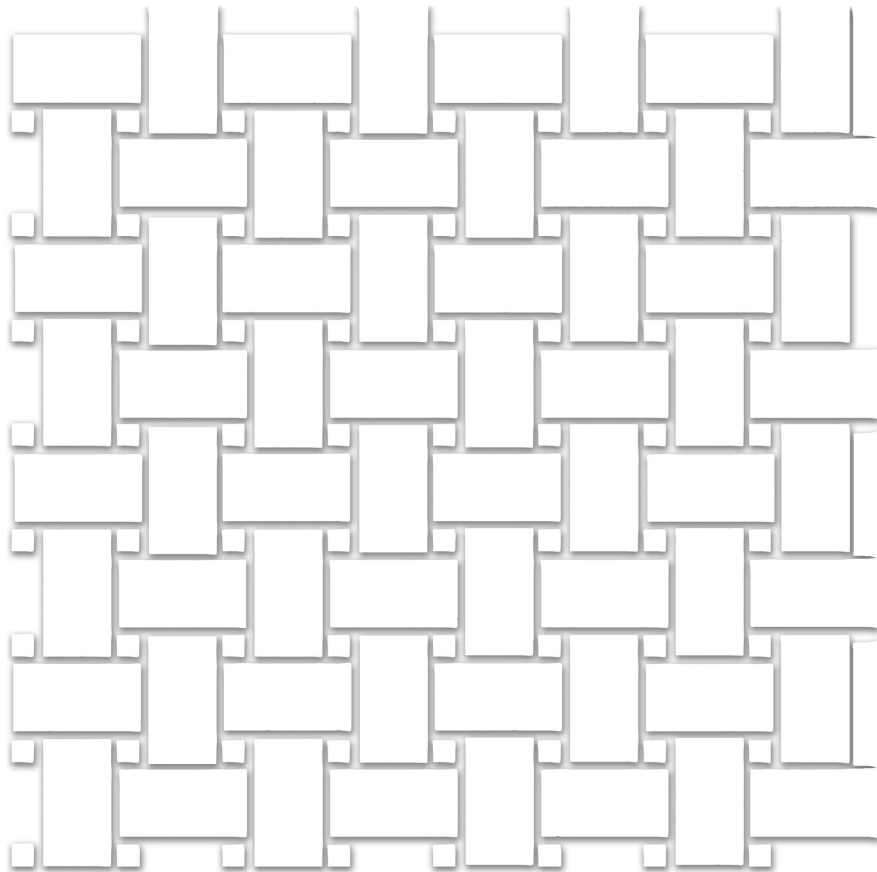

WORLD TILE

PRODUCT

TREASURE ULTIMATE DOLOMITE POLISHED BASKETWEAVE MOSAIC

Tile | 12"x12" | Porcelain

TECHNICAL DATA

CODE: QUTS-UL-M3
NAME: Treasure Ultimate Dolomite Polished Basketweave Mosaic
SIZE: 12"x12"
SERIES: Treasure
FINISH: Polished
LOOK: Marble Look
FAMILY: Tile
MOSAIC CHIP SIZE: Mesh-Mounted
BILLING UNIT: SH
SHADE VARIATION: V2
STYLE: Contemporary
SUITABLE FOR: Indoor|Shower|Backsplash
TYPOLOGY: Porcelain
TYPE OF PIECE: Mosaic
USE: Floor and Wall