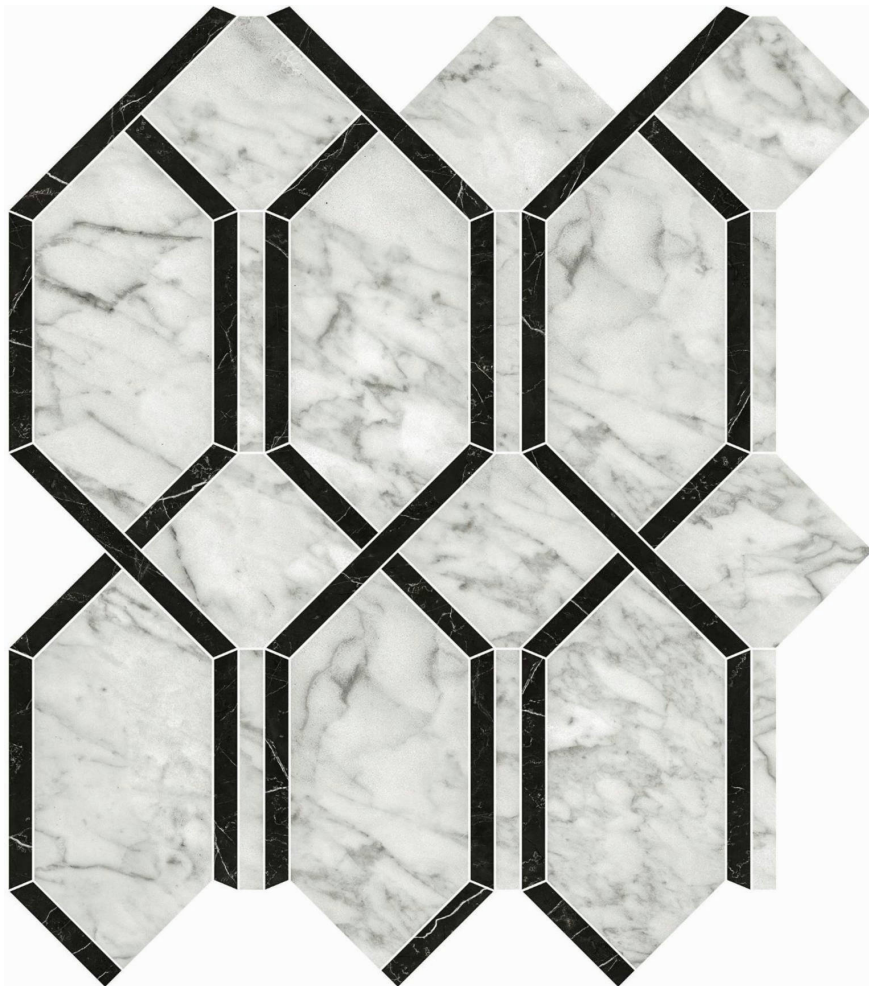

# WORLD TILE

---

### SAN GIULIO GIOIA POLISHED MODELLA MOSAIC

---

Tile | 12"x13" | Glazed Porcelain

## TECHNICAL DATA

CODE: QULX-SA-M5P  
NAME: San Giulio Gioia Polished Modella Mosaic  
SIZE: 12"x13"  
SERIES: Luxury  
FINISH: Polished  
LOOK: Marble Look  
EDGE: Rectified  
FAMILY: Tile  
BILLING UNIT: SF  
STYLE: Contemporary  
SUITABLE FOR: Backsplash,Indoor,Shower  
TYPOLOGY: Glazed Porcelain  
TYPE OF PIECE: Mosaic  
USE: Floor and Wall