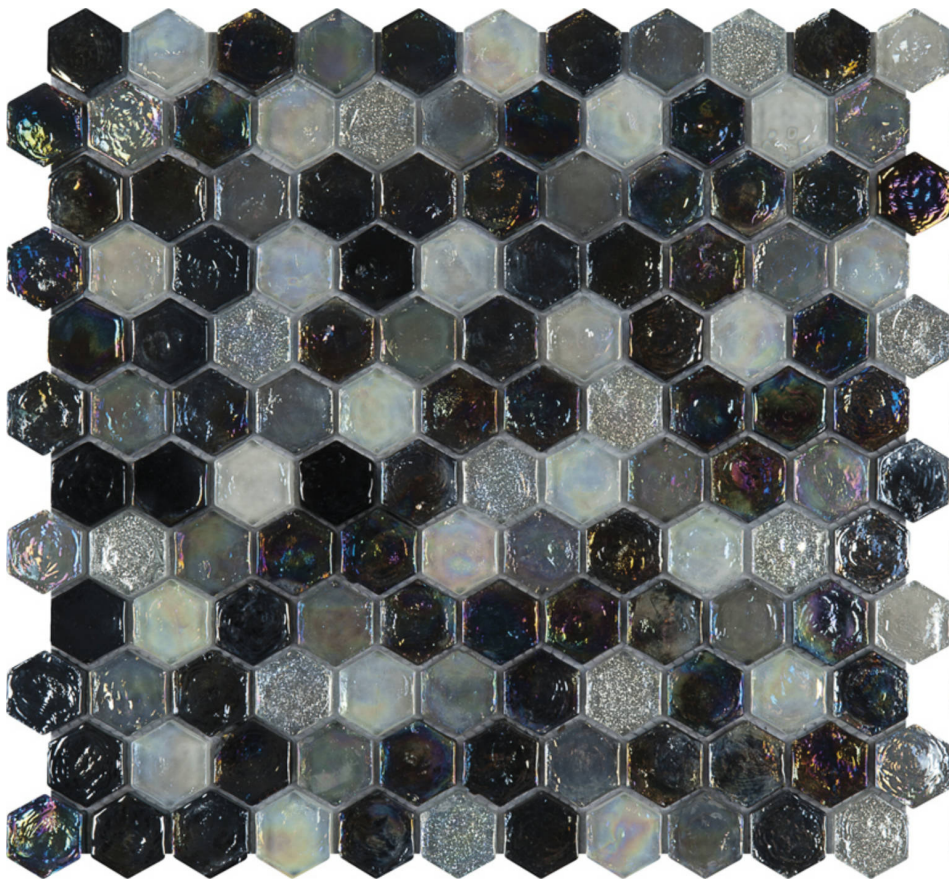

WORLD TILE

PRODUCT

HEXAGON MIX GREY GLASS INTERLOCKING MOSAIC

Mosaic and Decorative Tile | 12"x12" | Glass

TECHNICAL DATA

CODE: RVCHAWV039
NAME: Hexagon Mix Grey Glass Interlocking Mosaic
SIZE: 12"x12"
SERIES: Chelsea Collection
LOOK: Multi-Look Mosaics
FAMILY: Mosaic and Decorative Tile
BILLING UNIT: SH
SUITABLE FOR: Backsplash,Indoor,Outdoor,Shower,Pool
TYPOLOGY: Glass
TYPE OF PIECE: Mosaic
USE: Wall only