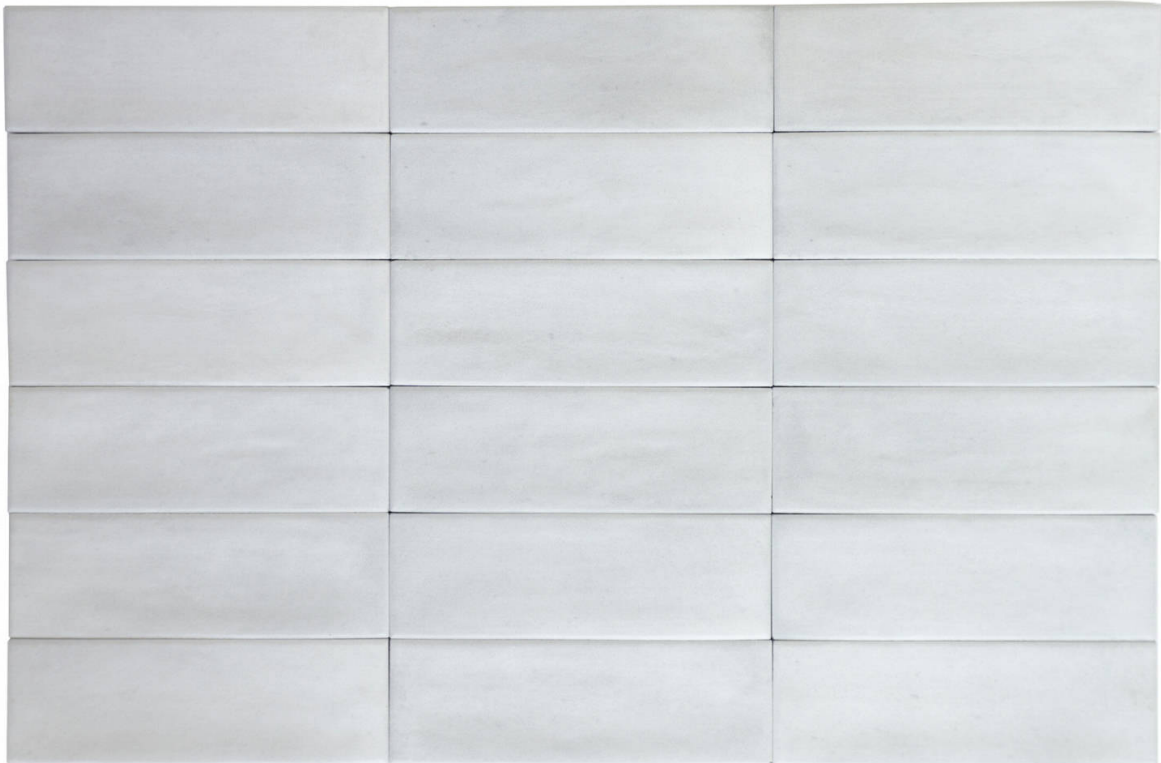

WORLD TILE

PRODUCT
LISBON 2X6\" PEARL

Tile | 2"x6" | Porcelain

GRAPHIC VARIETY

DETAILS

ROOM SCENES

TECHNICAL DATA

CODE: QULI-PE-1
NAME: Lisbon 2x6" Pearl
SIZE: 2"x6"
SERIES: Lisbon
FINISH: Matt
LOOK: Hand-crafted
FAMILY: Tile
FROST RESISTANCE: Yes
PEI: 4
BILLING UNIT: SF
SHADE VARIATION: V2
STYLE: Traditional
SUITABLE FOR: Backsplash|Indoor
TYPOLOGY: Porcelain
TYPE OF PIECE: Field Tile
USE: Floor and Wall