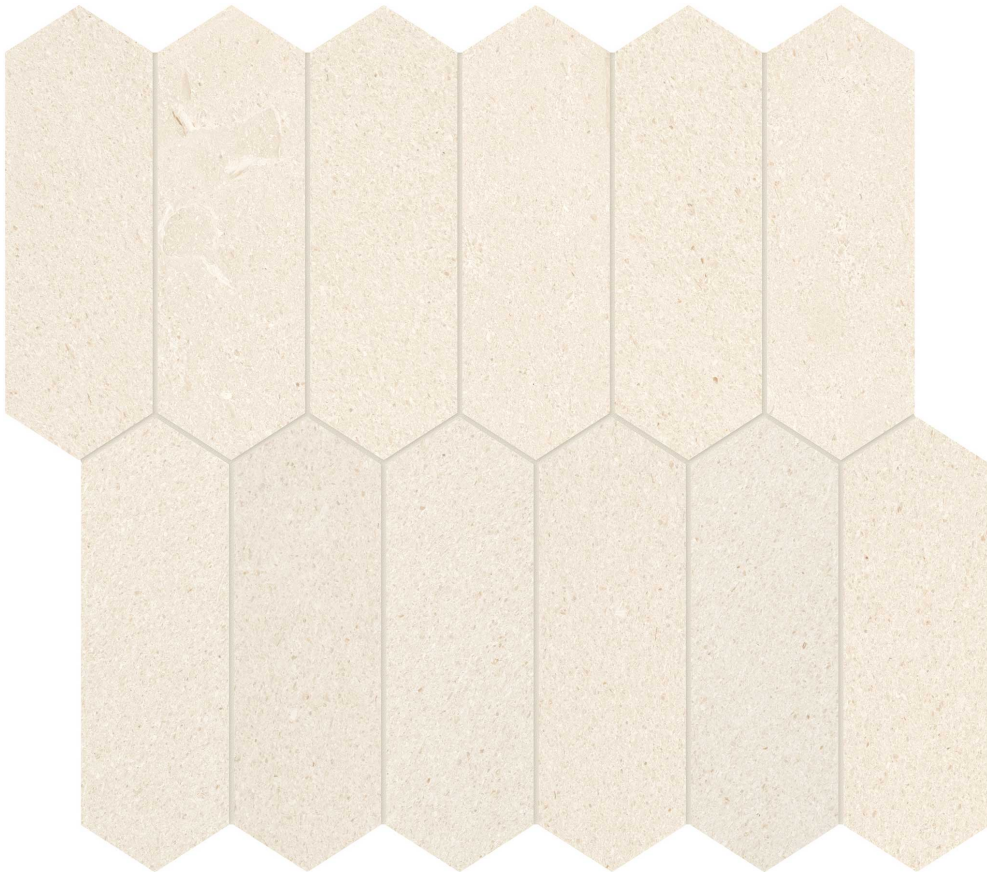

# WORLD TILE

---

### SERENE IVORY 2X6 PICKET MOSAIC

---

Stone | 10.5"x12" | Limestone

## TECHNICAL DATA

CODE: AS5001-02660

NAME: Serene Ivory 2x6 Picket Mosaic

SIZE: 10.5"x12"

SERIES: Serene Ivory

FINISH: Honed

FAMILY: Stone

MOSAIC CHIP SIZE: 2"x6"

BILLING UNIT: SF

SUITABLE FOR: Indoor|Shower

TPOLOGY: Limestone

TYPE OF PIECE: Mosaic

USE: Floor and Wall

NOTES: Sheet size shown is approximate. Actual dimensions refer to individual mosaic chips.