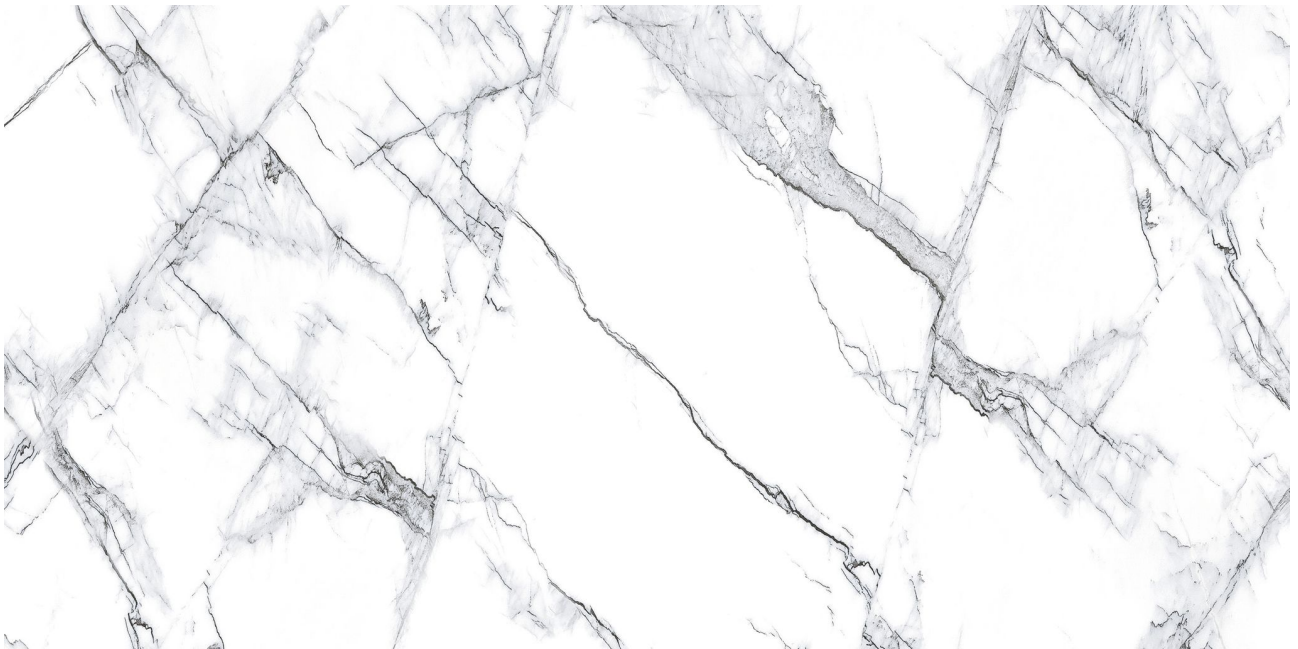

WORLD TILE

PRODUCT

TREASURE ICE WHITE MARBLE 12X24 CARVED

Tile | 12"x24" | Porcelain

GRAPHIC VARIETY

TECHNICAL DATA

CODE: QUTS-IC-1C
NAME: Treasure Ice White Marble 12x24 Carved
SIZE: 12"x24"
SERIES: Treasure
FINISH: Carved
LOOK: Marble Look
FAMILY: Tile
FROST RESISTANCE: Yes
PEI: 4
BILLING UNIT: SF
SHADE VARIATION: V3
STYLE: Contemporary
SUITABLE FOR: Indoor, Shower
TYPOLOGY: Porcelain
TYPE OF PIECE: Field Tile
USE: Floor and Wall