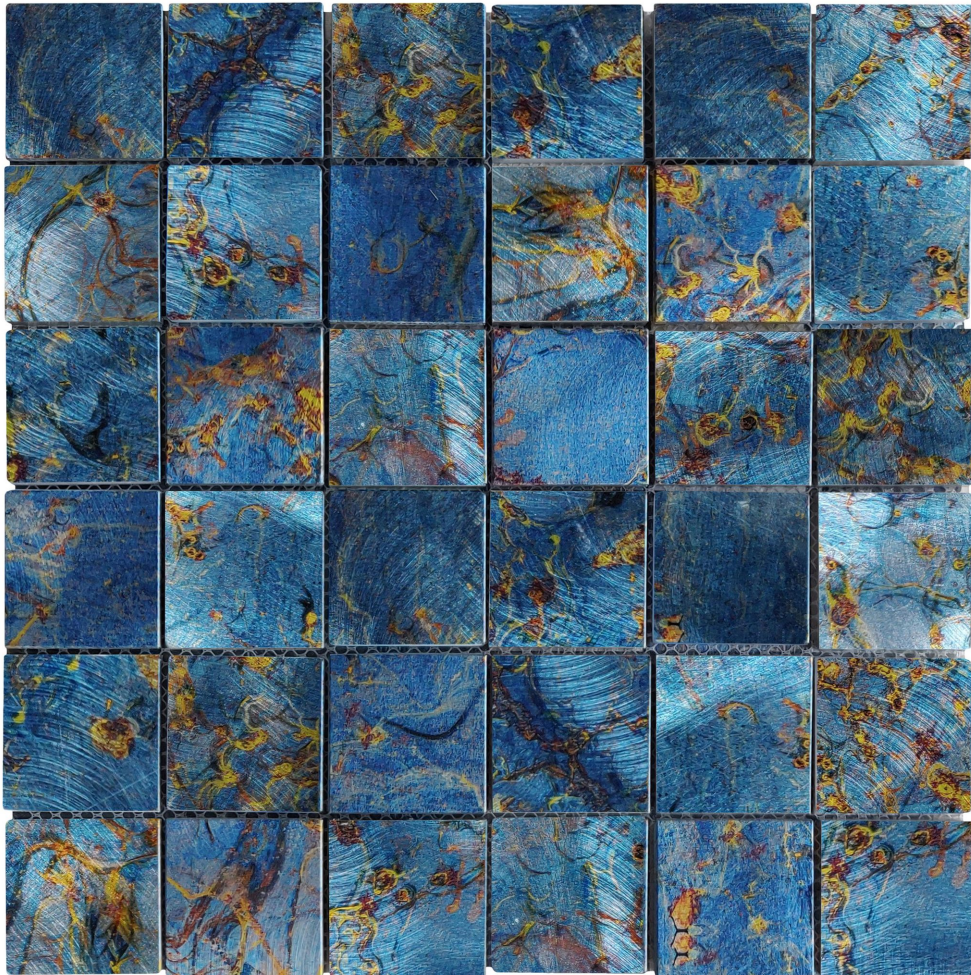

# WORLD TILE

---

### BLUE ALUMINUM 2\"X2\" MIX MOSAIC

---

Mosaic and Decorative Tile | 12\"x12\" | Aluminium

## TECHNICAL DATA

CODE: RVCHAWM059  
NAME: Blue Aluminum 2"x2" Mix Mosaic  
SIZE: 12"x12"  
SERIES: Chelsea Collection  
LOOK: Multi-Look Mosaics  
FAMILY: Mosaic and Decorative Tile  
MOSAIC CHIP SIZE: 2"x2"  
BILLING UNIT: SH  
SUITABLE FOR: Backsplash,Indoor,Shower,Pool  
TYPOLOGY: Aluminium  
TYPE OF PIECE: Mosaic  
USE: Wall only