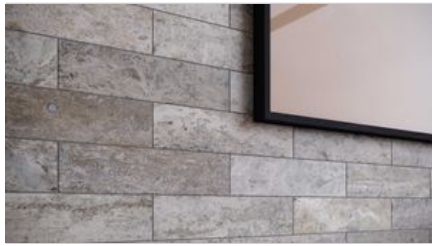

# WORLD TILE

---

**PRODUCT**  
**SILVER ASH 3X12**

---

Stone | 3"x12" | Travertine

## ROOM SCENES

## TECHNICAL DATA

CODE: AS5000-03920  
NAME: Silver Ash 3x12  
SIZE: 3"x12"  
SERIES: Silver Ash  
FINISH: Filled & Honed  
EDGE: Straight Edge  
FAMILY: Stone  
BILLING UNIT: SF  
SUITABLE FOR: Indoor|Shower  
TYPOLOGY: Travertine  
TYPE OF PIECE: Field Tile  
USE: Floor and Wall