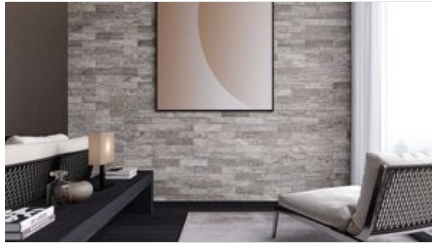

# WORLD TILE

---

**PRODUCT**  
**SILVER ASH 3X12**

---

Stone | 3"x12" | Travertine

## TECHNICAL DATA

CODE: AS5000-03920  
NAME: Silver Ash 3x12  
SIZE: 3"x12"  
SERIES: Silver Ash  
FINISH: Filled & Honed  
EDGE: Straight Edge  
FAMILY: Stone  
BILLING UNIT: SF  
SUITABLE FOR: Indoor|Shower  
TYPOLOGY: Travertine  
TYPE OF PIECE: Field Tile  
USE: Floor and Wall