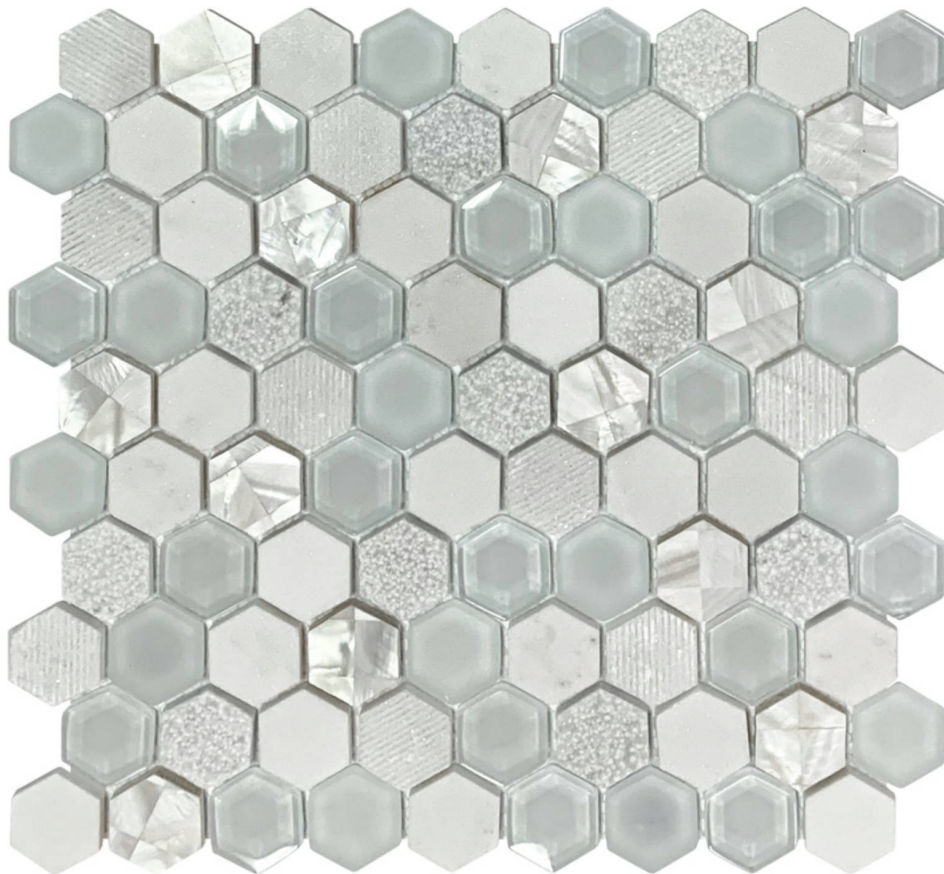

WORLD TILE

PRODUCT

HEXAGON GLASS MARBLE & MOTHER PEARL WHITE MIX MOSAIC

Mosaic and Decorative Tile | 12"x12" | Mixed Materials

TECHNICAL DATA

CODE: RVCHAWM175
NAME: Hexagon Glass Marble & Mother Pearl White Mix Mosaic
SIZE: 12"x12"
SERIES: Chelsea Collection
LOOK: Multi-Look Mosaics
FAMILY: Mosaic and Decorative Tile
BILLING UNIT: SH
SUITABLE FOR: Backsplash,Indoor,Shower
TYPOLOGY: Mixed Materials
TYPE OF PIECE: Mosaic
USE: Floor and Wall