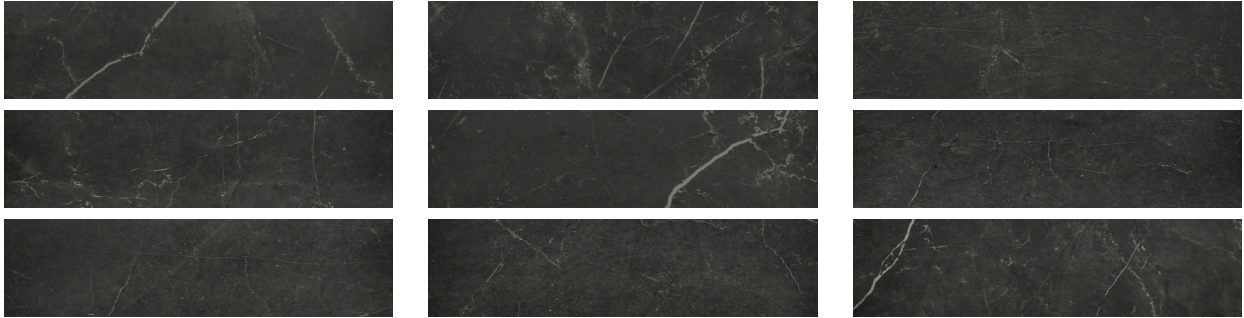

WORLD TILE

PRODUCT

TIVOLI NERO POLISHED 3X12 BULLNOSE

Tile | 3"x12" | Glazed Porcelain

GRAPHIC VARIETY

TECHNICAL DATA

CODE: QULX-TI-SBPN

NAME: Tivoli Nero Polished 3X12 Bullnose

SIZE: 3"x12"

SERIES: Luxury

FINISH: Polished

LOOK: Marble Look

EDGE: Rectified

FAMILY: Tile

BILLING UNIT: PC

STYLE: Contemporary

SUITABLE FOR: Backsplash|Indoor|Shower

TYPOLOGY: Glazed Porcelain

TYPE OF PIECE: Bullnose

USE: Floor and Wall

PACKING

Size	Product type	BOX			PALLET		
		pcs	sqft	lb	boxes	sqft	lb
3"x12"	Bullnose	20					

WARNING The information contained in this packing list is for guidance only, the contents of the packing may vary. Please consult our sales representatives for an exact list.