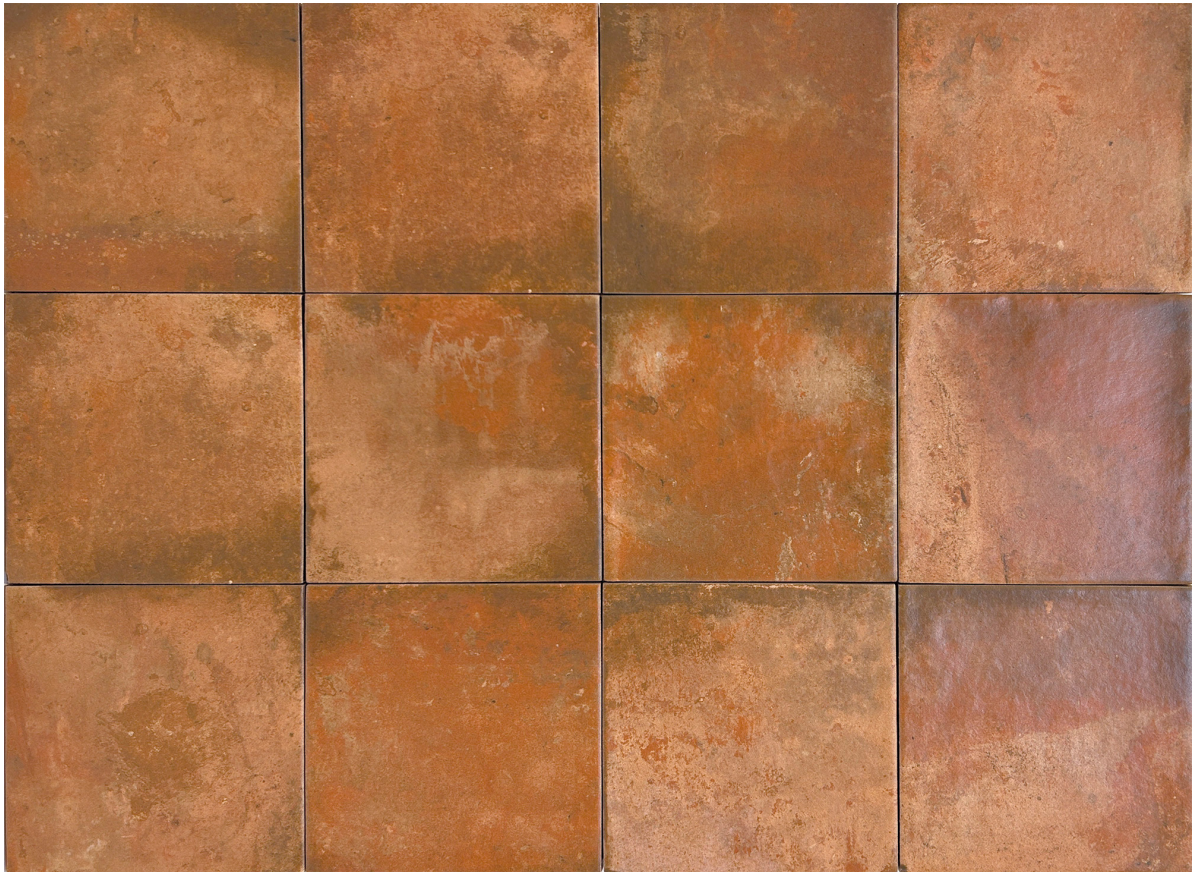

# WORLD TILE

---

**PRODUCT**  
**DOMINICA ROSSO 5X5**

---

Tile | 5"x5" | Porcelain

## GRAPHIC VARIETY

## TECHNICAL DATA

CODE: QUDO-RO-2  
NAME: Dominica Rosso 5x5  
SIZE: 5"x5"  
SERIES: Dominica  
FINISH: Matt  
LOOK: Terracotta  
FAMILY: Tile  
FROST RESISTANCE: Yes  
PEI: 4  
BILLING UNIT: SF  
STYLE: Contemporary  
SUITABLE FOR: Indoor, Outdoor, Pool, Backsplash, Shower  
TYPOLOGY: Porcelain  
TYPE OF PIECE: Field Tile  
USE: Floor and Wall