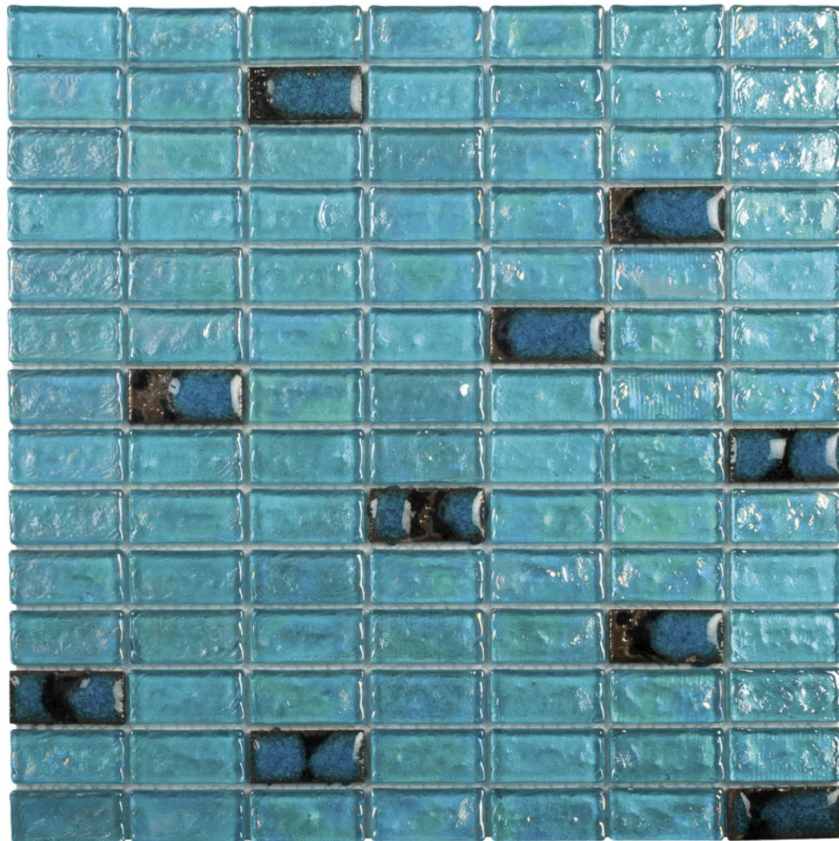

WORLD TILE

PRODUCT

TURQUOISE GLASS AND CERAMIC BRICK 3/4

Mosaic and Decorative Tile | 12"x12" | Mixed Materials

TECHNICAL DATA

CODE: RVCHAWV040
NAME: Turquoise Glass And Ceramic Brick 3/4
SIZE: 12"x12"
SERIES: Chelsea Collection
LOOK: Multi-Look Mosaics
FAMILY: Mosaic and Decorative Tile
BILLING UNIT: SH
SUITABLE FOR: Backsplash|Indoor
TYPOLOGY: Mixed Materials
TYPE OF PIECE: Mosaic
USE: Wall only