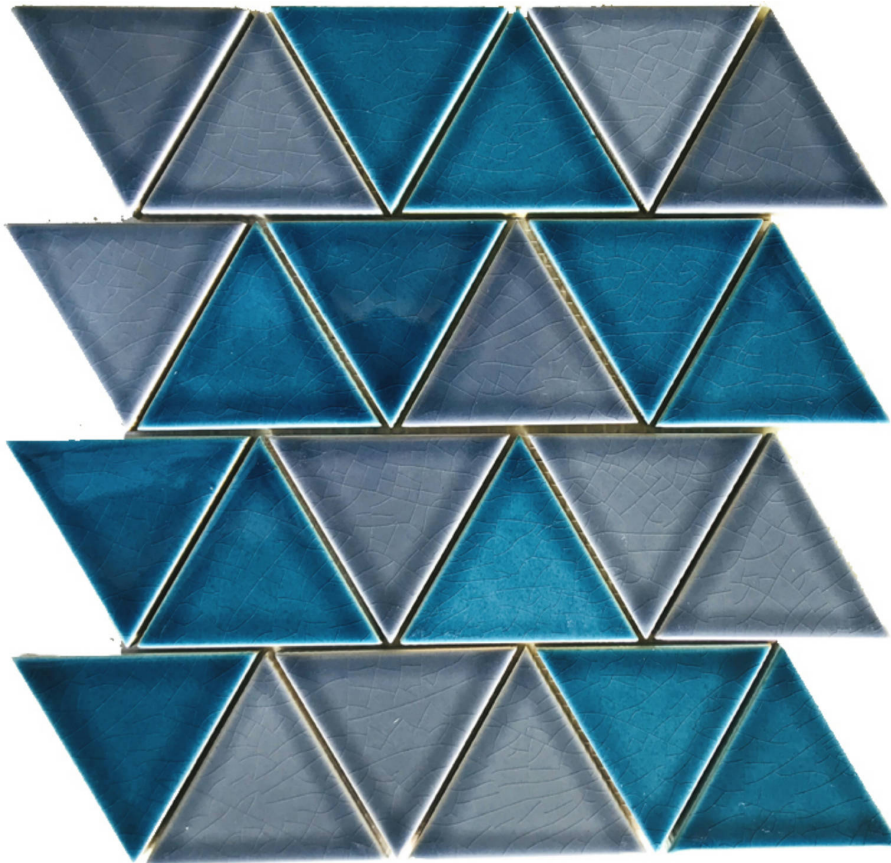

# WORLD TILE

---

### 3\" TRIANGULAR GLAZED CERAMIC GREY BLUE MOSAIC

---

Mosaic and Decorative Tile | 11.8\"x11.8\" | Ceramic

### TECHNICAL DATA

CODE: RVCHAWC047  
NAME: 3" Triangular Glazed Ceramic Grey Blue Mosaic  
SIZE: 11.8"x11.8"  
SERIES: Chelsea Collection  
LOOK: Multi-Look Mosaics  
FAMILY: Mosaic and Decorative Tile  
BILLING UNIT: SH  
SUITABLE FOR: Backsplash,Indoor,Shower  
TYPOLOGY: Ceramic  
TYPE OF PIECE: Mosaic  
USE: Wall only