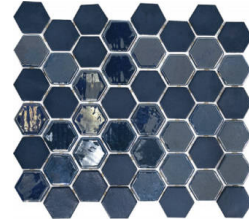

Elm Blue Mosaic
9"x13" | Marble

Confetti Mosaic Frost
10.75"x12.5" | Glass

Confetti Mosaic Green
10.75"x12.5" | Glass

Confetti Mosaic Mauve
10.75"x12.5" | Glass

Confetti Mosaic Pink
10.75"x12.5" | Glass

Confetti Mosaic Blue
10.75"x12.5" | Glass