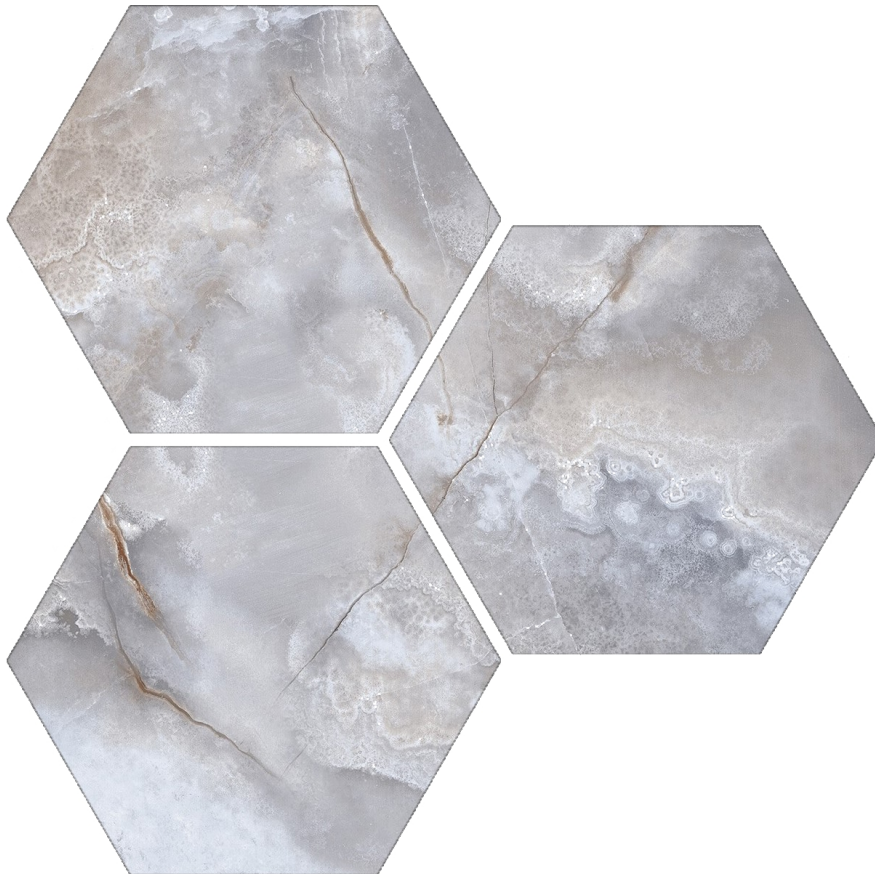

WORLD TILE

PRODUCT

TREASURE BLUE DREAM ONYX 6" CARVED HEXAGON

Tile | 6"x6" | Porcelain

GRAPHIC VARIETY

TECHNICAL DATA

CODE: QUTS-BL-5C
NAME: Treasure Blue Dream Onyx 6" Carved Hexagon
SIZE: 6"x6"
SERIES: Treasure
FINISH: Carved
LOOK: Marble Look
FAMILY: Tile
FROST RESISTANCE: Yes
PEI: 4
BILLING UNIT: SF
SHADE VARIATION: V4
STYLE: Contemporary
SUITABLE FOR: Indoor, Shower, Backsplash
TYPOLOGY: Porcelain
TYPE OF PIECE: Field Tile
USE: Floor and Wall