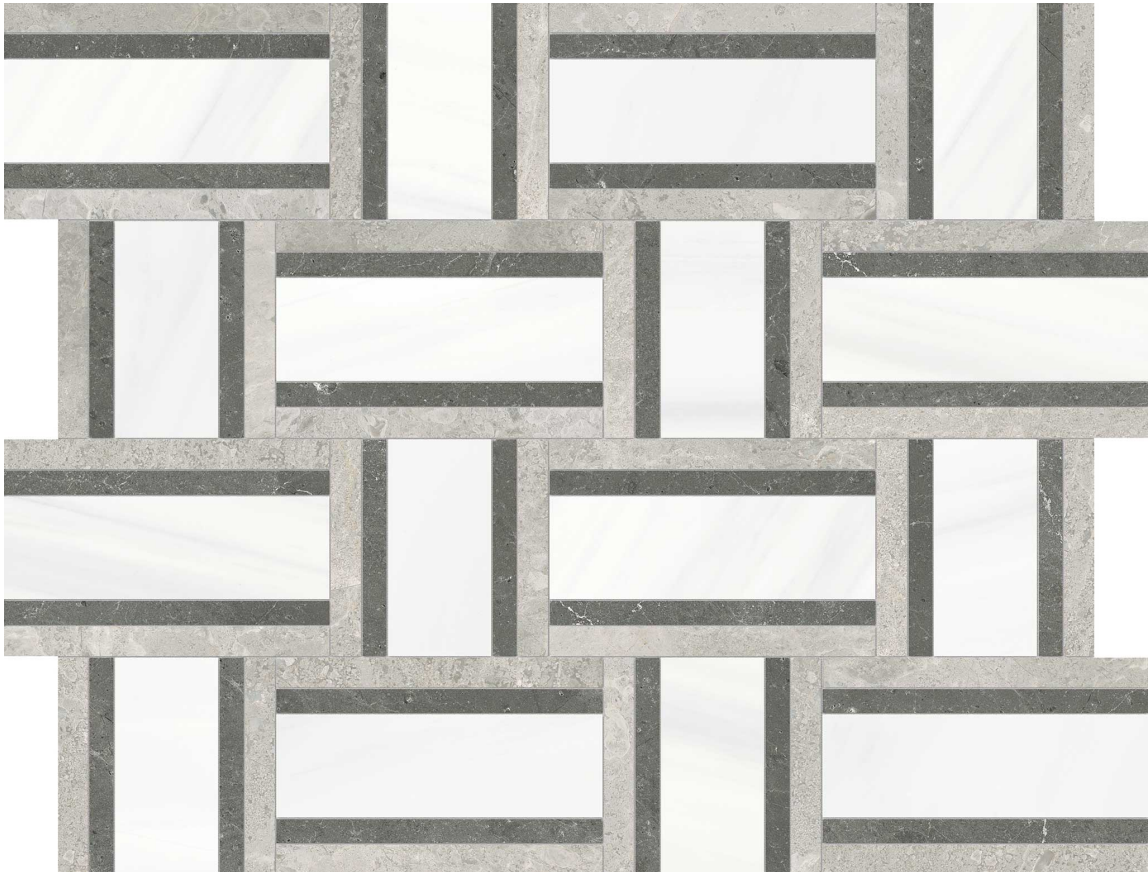

WORLD TILE

PRODUCT

UTOPIO CESTO MIST MOSAIC

Stone | 11.8"x14.75" | Natural Stone