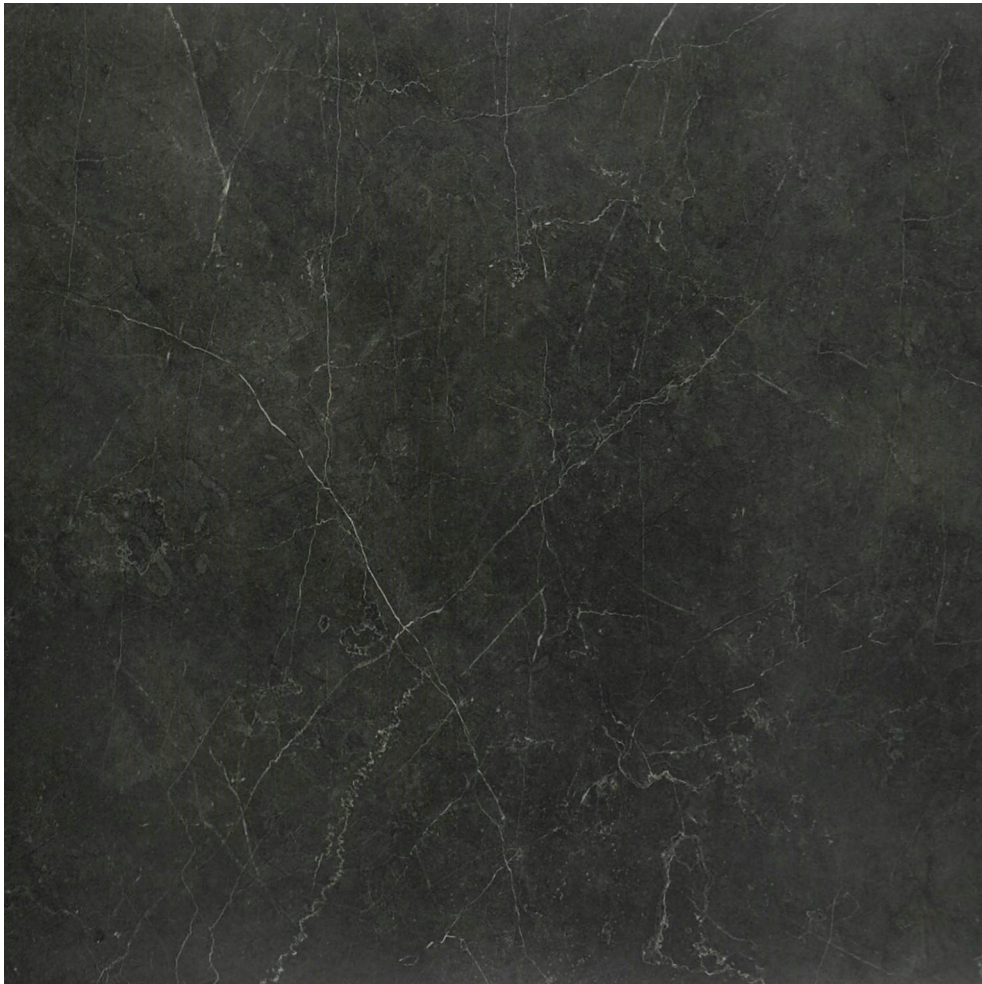

WORLD TILE

PRODUCT
TIVOLI NERO POLISHED 32X32

Tile | 31"x31" | Glazed Porcelain

GRAPHIC VARIETY

TECHNICAL DATA

CODE: QULX-TI-5PN2
NAME: Tivoli Nero Polished 32X32
SIZE: 31"x31"
SERIES: Luxury
FINISH: Polished
LOOK: Marble Look
EDGE: Rectified
FAMILY: Tile
FROST RESISTANCE: Yes
PEI: 4
BILLING UNIT: SF
STYLE: Contemporary
SUITABLE FOR: Indoor|Shower
TYPOLOGY: Glazed Porcelain
TYPE OF PIECE: Field Tile
USE: Floor and Wall