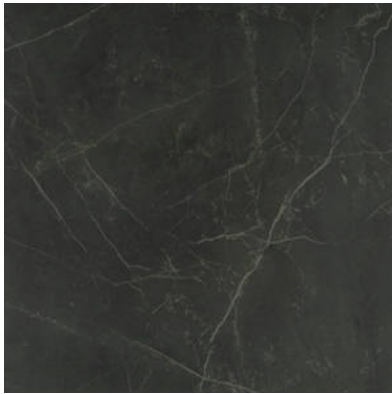

WORLD TILE

PRODUCT
TIVOLI NERO POLISHED 32X32

Tile | 31"x31" | Glazed Porcelain

GRAPHIC VARIETY

TECHNICAL DATA

CODE: QULX-TI-5PN2
NAME: Tivoli Nero Polished 32X32
SIZE: 31"x31"
SERIES: Luxury
FINISH: Polished
LOOK: Marble Look
EDGE: Rectified
FAMILY: Tile
FROST RESISTANCE: Yes
PEI: 4
BILLING UNIT: SF
STYLE: Contemporary
SUITABLE FOR: Indoor|Shower
TYPOLOGY: Glazed Porcelain
TYPE OF PIECE: Field Tile
USE: Floor and Wall