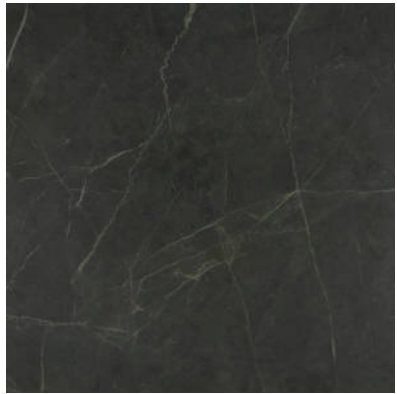

WORLD TILE

PRODUCT
TIVOLI NERO POLISHED 32X32

Tile | 31"x31" | Glazed Porcelain

GRAPHIC VARIETY

TECHNICAL DATA

CODE: QULX-TI-5PN2
NAME: Tivoli Nero Polished 32X32
SIZE: 31"x31"
SERIES: Luxury
FINISH: Polished
LOOK: Marble Look
EDGE: Rectified
FAMILY: Tile
FROST RESISTANCE: Yes
PEI: 4
BILLING UNIT: SF
STYLE: Contemporary
SUITABLE FOR: Indoor|Shower
TYPOLOGY: Glazed Porcelain
TYPE OF PIECE: Field Tile
USE: Floor and Wall