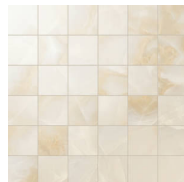

Magical Dark Grey Polished 12x24
12"x24" | Porcelain

Charmed Beige Matte 12x24
12"x24" | Porcelain

Intrigue Ivory Polished 12x24
12"x24" | Porcelain

Intrigue Ivory Matte 12x24
12"x24" | Porcelain

Charmed Beige Polished 12x24
12"x24" | Porcelain

Magical Dark Grey Matte 12x24
12"x24" | Porcelain

Magical Dark Grey Matte 2x2 Mosaic
12"x12" | Porcelain

Charmed Beige Matte 2x2 Mosaic
12"x12" | Porcelain

Rendezvous White Matte 2x2 Mosaic
12"x12" | Porcelain

Intrigue Ivory Matte 2x2 Mosaic
12"x12" | Porcelain

Magical Dark Grey Polished 3x12
3"x12" | Porcelain

Intrigue Ivory Polished 3x12
3"x12" | Porcelain

Charmed Beige Polished 3x12
3"x12" | Porcelain

Rendezvous White Polished 3x12
3"x12" | Porcelain