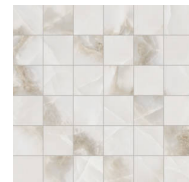

Magical Dark Grey Polished 12x24
12"x24" | Porcelain

Charmed Beige Matte 12x24
12"x24" | Porcelain

Intrigue Ivory Polished 12x24
12"x24" | Porcelain

Intrigue Ivory Matte 12x24
12"x24" | Porcelain

Charmed Beige Polished 12x24
12"x24" | Porcelain

Magical Dark Grey Matte 12x24
12"x24" | Porcelain

Magical Dark Grey Matte 2x2 Mosaic
12"x12" | Porcelain

Charmed Beige Matte 2x2 Mosaic
12"x12" | Porcelain

Rendezvous White Matte 2x2 Mosaic
12"x12" | Porcelain

Intrigue Ivory Matte 2x2 Mosaic
12"x12" | Porcelain

Magical Dark Grey Polished 3x12
3"x12" | Porcelain

Intrigue Ivory Polished 3x12
3"x12" | Porcelain

Charmed Beige Polished 3x12
3"x12" | Porcelain

Rendezvous White Polished 3x12
3"x12" | Porcelain