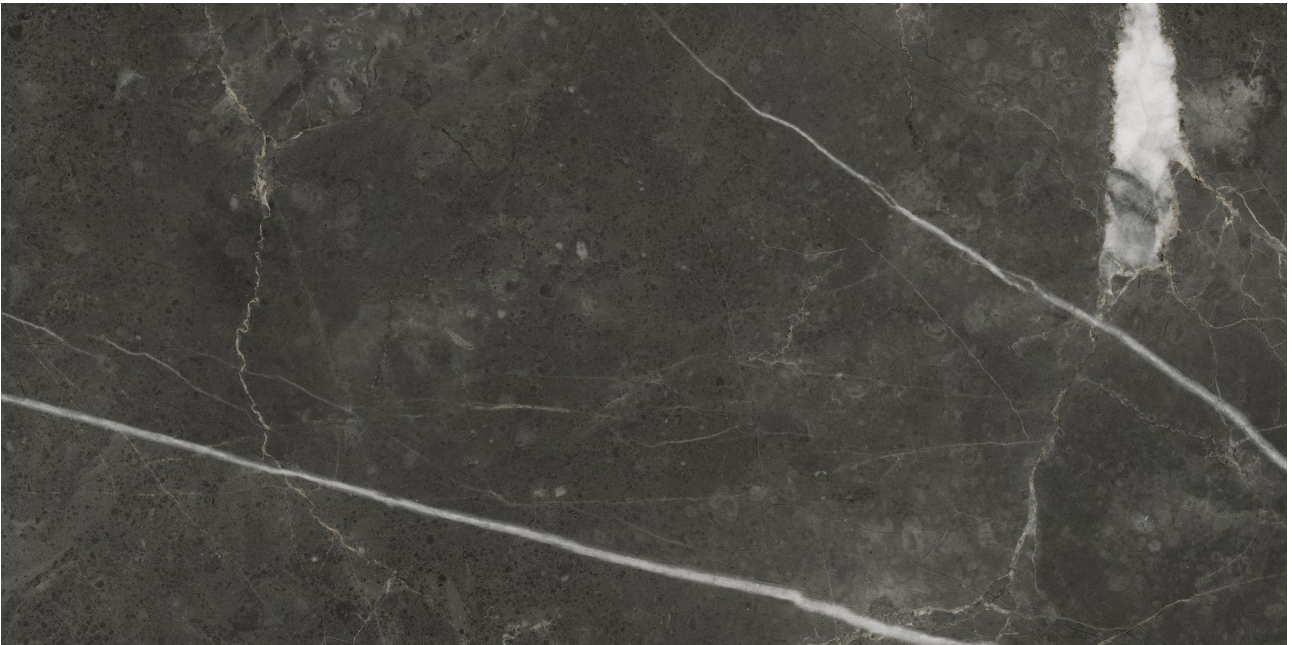

WORLD TILE

PRODUCT
FLORENCE 12X24F CARBON TEXTURE

Tile | 12"x24" | Glazed Porcelain

GRAPHIC VARIETY

TECHNICAL DATA

CODE: QUFC-CA-2T
NAME: Florence 12X24F Carbon Texture
SIZE: 12"x24"
SERIES: Florence
FINISH: Texture
LOOK: Marble Look
BREAKING STRENGTH (APH): >350 - >1600
CHEMICAL RESISTANCE (APH): CLASS A
DCOF (APH): MATTE ≥ 0.60
FAMILY: Tile
FROST RESISTANCE: Yes
PEI: 4
R VALUE (APH): MATTE R10
BILLING UNIT: SF
SHADE VARIATION: V3
STAIN RESISTANCE (APH): CLASS A & 5
STYLE: Contemporary
SUITABLE FOR: Indoor, Outdoor, Pool, Backsplash, Shower
TYPOLOGY: Glazed Porcelain
THICKNESS (APH): 8.4 mm
TYPE OF PIECE: Field Tile
USE: Floor and Wall
WATER ABSORPTION (APH): $\leq 0.5\%$