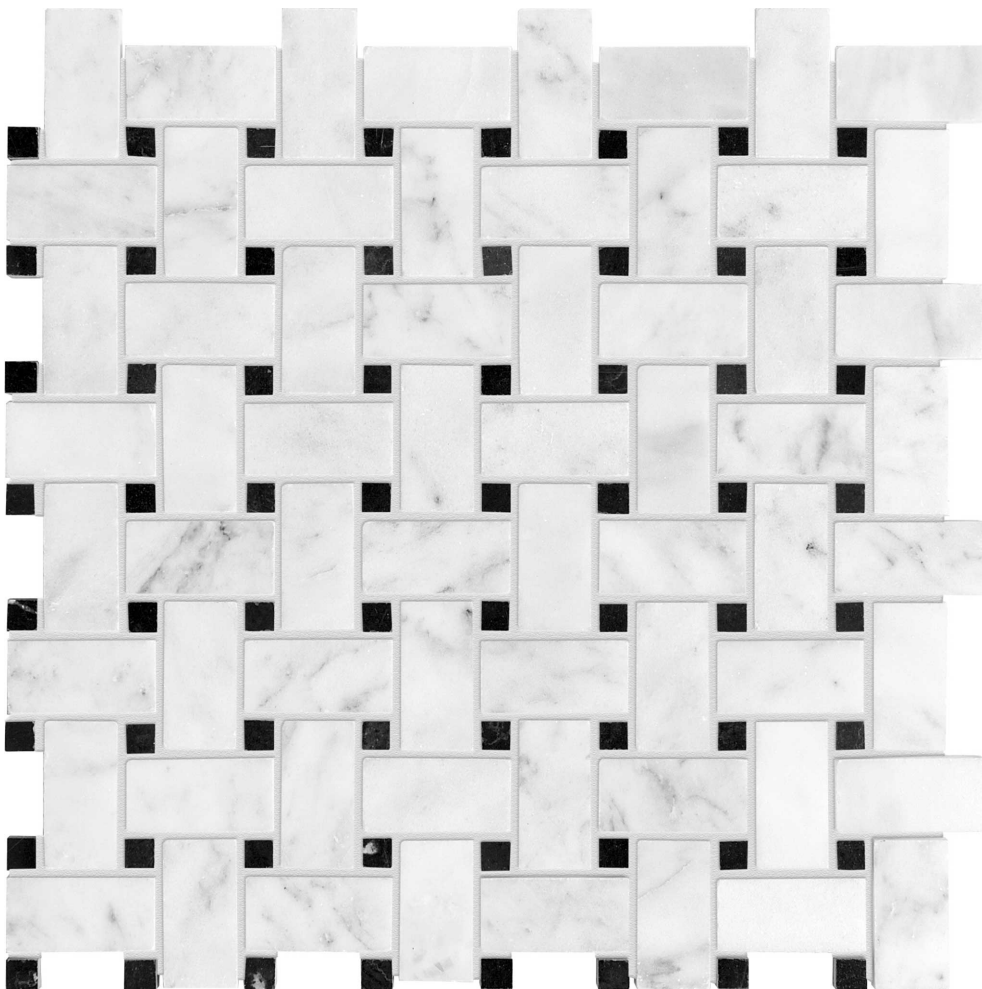

WORLD TILE

PRODUCT

BIANCO VENATINO BASKETWEAVE POLISHED MOSAIC

Stone | 12"x12" | Marble

TECHNICAL DATA

CODE: AS5001-00250

NAME: Bianco Venatino Basketweave Polished Mosaic

SIZE: 12"x12"

SERIES: Bianco Venatino

FINISH: Polished

FAMILY: Stone

BILLING UNIT: SF

SUITABLE FOR: Indoor|Shower

TYPOLOGY: Marble

TYPE OF PIECE: Mosaic

USE: Floor and Wall