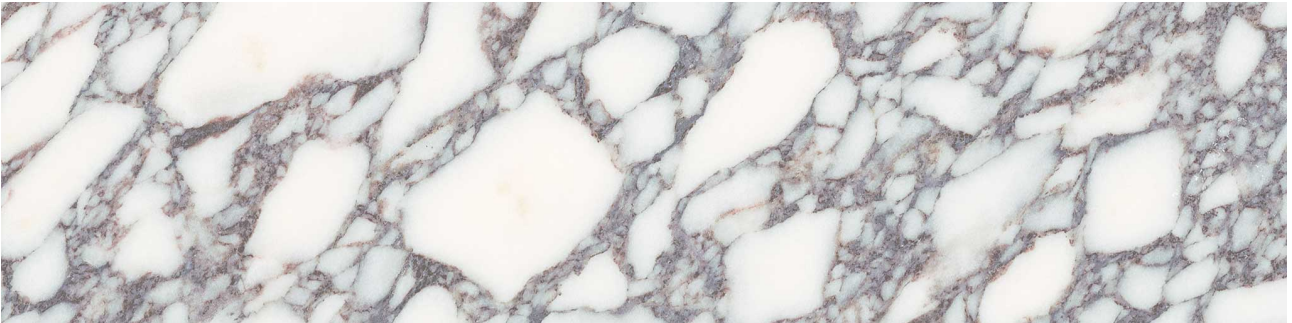

# WORLD TILE

---

**PRODUCT**  
**VIOLA ROCCIA 3X12**

---

Stone | 3"x12" | Marble

## TECHNICAL DATA

CODE: AS5000-05640  
NAME: Viola Roccia 3x12  
SIZE: 3"x12"  
SERIES: Viola Roccia  
FINISH: Honed  
EDGE: Straight Edge  
FAMILY: Stone  
BILLING UNIT: SF  
SUITABLE FOR: Indoor|Shower  
TYPOLOGY: Marble  
TYPE OF PIECE: Field Tile  
USE: Floor and Wall