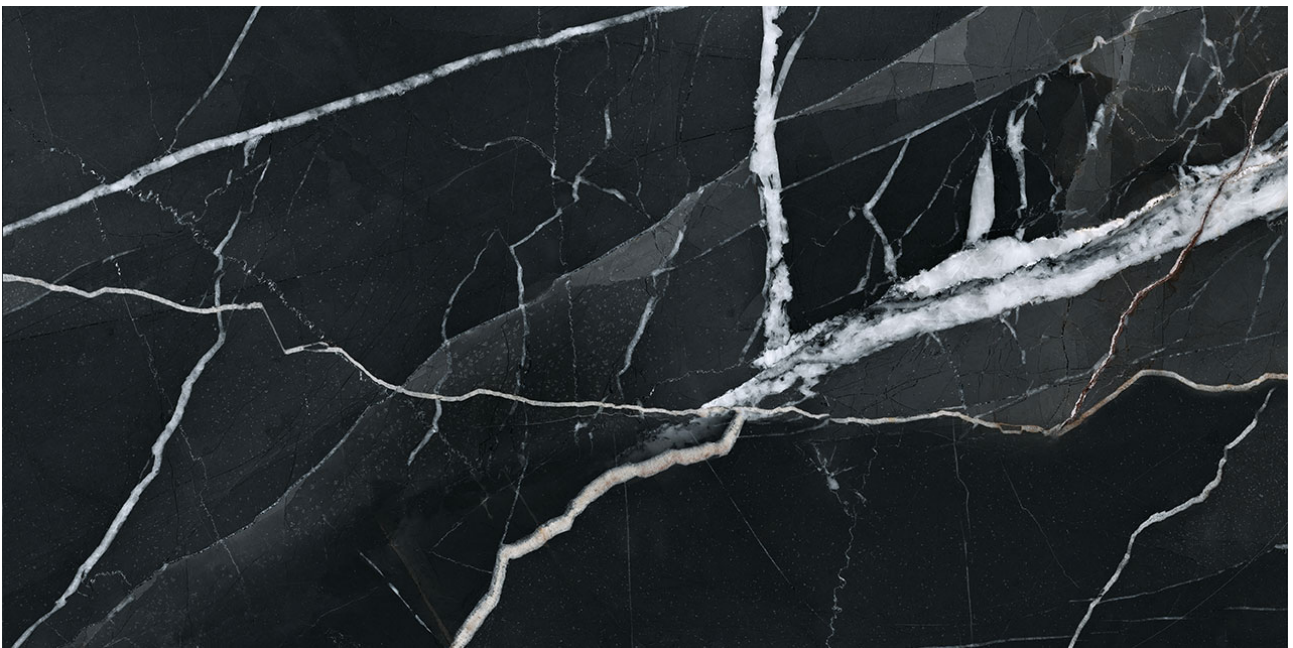

WORLD TILE

PRODUCT

ROYAL STONEWORKS 12X24 REGAL BLACK VEIN POLISHED

Tile | 12"x24" | Porcelain

TECHNICAL DATA

CODE: QUSW-RV-5P

NAME: Royal Stoneworks 12X24 Regal Black Vein Polished

SIZE: 12"x24"

SERIES: Royal Stoneworks

FINISH: Polished

LOOK: Stone Look

EDGE: Rectified

FAMILY: Tile

FROST RESISTANCE: Yes

SPECIAL ORDER: Special Order

STYLE: Contemporary