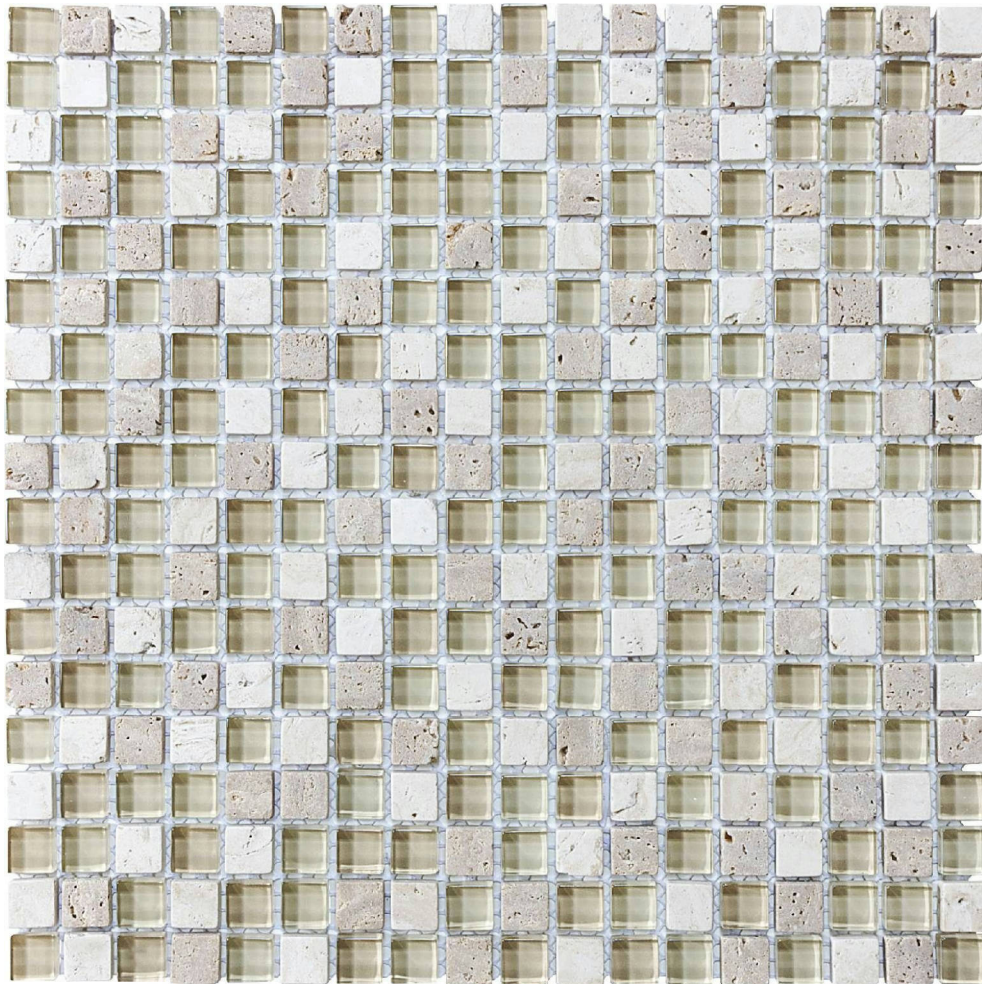

# WORLD TILE

---

### 5/8X5/8 CREME BRULEE MOSAIC

---

Mosaic and Decorative Tile | 12"x12" | Mixed Materials

## TECHNICAL DATA

CODE: AC3001-01150

NAME: 5/8X5/8 Creme Brulee Mosaic

SIZE: 12"x12"

SERIES: Glass Stone

FINISH: Matt

LOOK: Multi-Look Mosaics

FAMILY: Mosaic and Decorative Tile

BILLING UNIT: SF

SPECIAL ORDER: Special Order

SUITABLE FOR: Indoor

TYPOLOGY: Mixed Materials

TYPE OF PIECE: Mosaic

USE: Floor and Wall

NOTES: This product is special order and cannot be cancelled, returned, or refunded