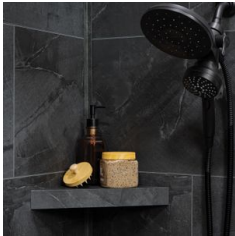

WORLD TILE

SERIES CRACKED SLATE PLUS

Stone Look | | SPC

PRODUCTS

Cracked Slate Shower Wall Kit 36x60x78
36"x60"x78" | SPC

Cracked Slate Gloss Shower Wall Kit 36x60x94
36"x60"x94" | SPC

Cracked Slate Shower Wall Kit 32x60x78
32"x60"x78" | SPC

Cracked Slate Gloss Shower Wall Kit 32x60x94
32"x60"x94" | SPC

Cracked Slate Shower Wall Kit 30x60x78
30"x60"x78" | SPC

Cracked Slate Gloss Shower Wall Kit 30x60x94
30"x60"x94" | SPC

Cracked Slate Shower Wall Kit 36x36x78
36"x36"x78" | SPC

Cracked Slate Shower Bench 26x18.63x3
26"x18.63"x3" | SPC

Cracked Slate Niche 14.5x12 inside
14.5"x12"x2" | SPC

Cracked Slate Shower Shelf 14.56x7.12x2
14.5"x12"x2" | SPC

ROOM SCENES

Size	Product type	BOX			PALLET		
		pcs	sqft	lb	boxes	sqft	lb
36"x60"x94"							
36"x60"x78"							
32"x60"x78"							
32"x60"x94"							
30"x60"x78"							
30"x60"x94"							
36"x36"x78"							
26"x18.63"x3"							
14.5"x12"x2"							