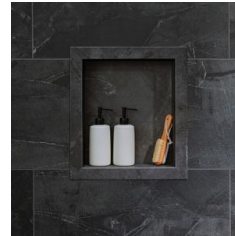

WORLD TILE

SERIES CRACKED SLATE PLUS

Stone Look | | SPC

PRODUCTS

Cracked Slate Shower Wall Kit 36x60x78
36"x60"x78" | SPC

Cracked Slate Gloss Shower Wall Kit 36x60x94
36"x60"x94" | SPC

Cracked Slate Shower Wall Kit 32x60x78
32"x60"x78" | SPC

Cracked Slate Gloss Shower Wall Kit 32x60x94
32"x60"x94" | SPC

Cracked Slate Shower Wall Kit 30x60x78
30"x60"x78" | SPC

Cracked Slate Gloss Shower Wall Kit 30x60x94
30"x60"x94" | SPC

Cracked Slate Shower Wall Kit 36x36x78
36"x36"x78" | SPC

Cracked Slate Shower Bench 26x18.63x3
26"x18.63"x3" | SPC

Cracked Slate Niche 14.5x12 inside
14.5"x12"x2" | SPC

Cracked Slate Shower Shelf 14.56x7.12x2
14.5"x12"x2" | SPC

ROOM SCENES

Size	Product type	BOX			PALLET		
		pcs	sqft	lb	boxes	sqft	lb
36"x60"x94"							
36"x60"x78"							
32"x60"x78"							
32"x60"x94"							
30"x60"x78"							
30"x60"x94"							
36"x36"x78"							
26"x18.63"x3"							
14.5"x12"x2"							