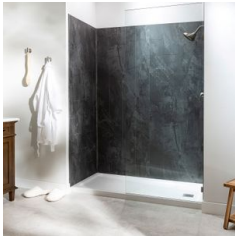

WORLD TILE

SERIES CRACKED SLATE PLUS

Stone Look | | SPC

PRODUCTS

Cracked Slate Shower Wall Kit 36x60x78
36"x60"x78" | SPC

Cracked Slate Gloss Shower Wall Kit 36x60x94
36"x60"x94" | SPC

Cracked Slate Shower Wall Kit 32x60x78
32"x60"x78" | SPC

Cracked Slate Gloss Shower Wall Kit 32x60x94
32"x60"x94" | SPC

Cracked Slate Shower Wall Kit 30x60x78
30"x60"x78" | SPC

Cracked Slate Gloss Shower Wall Kit 30x60x94
30"x60"x94" | SPC

Cracked Slate Shower Wall Kit 36x36x78
36"x36"x78" | SPC

Cracked Slate Shower Bench 26x18.63x3
26"x18.63"x3" | SPC

Cracked Slate Niche 14.5x12 inside
14.5"x12"x2" | SPC

Cracked Slate Shower Shelf 14.56x7.12x2
14.5"x12"x2" | SPC

ROOM SCENES

Size	Product type	BOX			PALLET		
		pcs	sqft	lb	boxes	sqft	lb
36"x60"x94"							
36"x60"x78"							
32"x60"x78"							
32"x60"x94"							
30"x60"x78"							
30"x60"x94"							
36"x36"x78"							
26"x18.63"x3"							
14.5"x12"x2"							