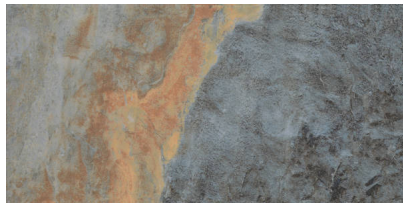

WORLD TILE

SERIES VERMONT SLATE

Stone Look | | Porcelain

PRODUCTS

Copper 3x24 Bullnose
3"x24" | Porcelain

Jade 3x24 Bullnose
3"x24" | Porcelain

Sky 3x24 Bullnose
3"x24" | Porcelain

Volcano 3x24 Bullnose
3"x24" | Porcelain

Copper 12x24
12"x24" | Porcelain

Jade 12x24
12"x24" | Porcelain

Sky 12x24
12"x24" | Porcelain

Volcano 12x24
12"x24" | Porcelain

Copper 2x2 Mosaic
12"x12" | Porcelain

Jade 2x2 Mosaic
12"x12" | Porcelain

Sky 2x2 Mosaic
12"x12" | Porcelain