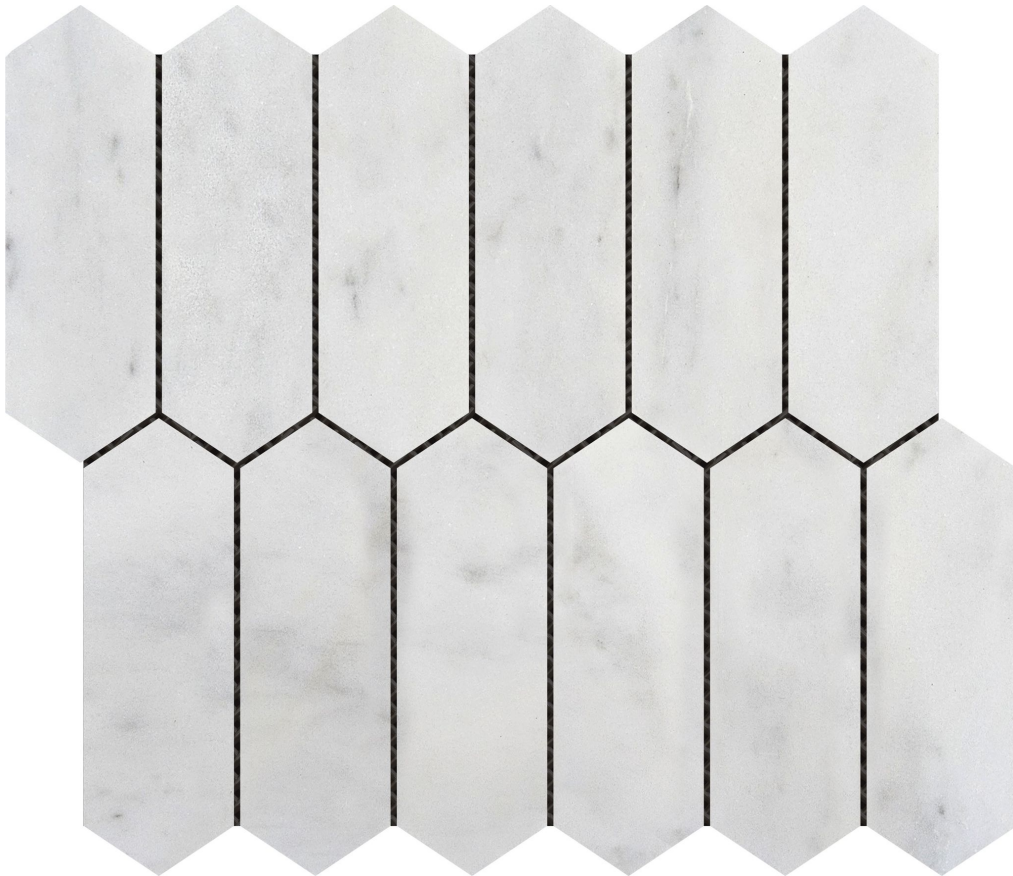

# WORLD TILE

---

### 2\ "X6\ " PICKET WHITE GREY MARBLE

---

Mosaic and Decorative Tile | 10"x12" | Marble

## TECHNICAL DATA

CODE: RVCHAWM220

NAME: 2"x6" Picket White Grey Marble

SIZE: 10"x12"

SERIES: Chelsea Collection

LOOK: Multi-Look Mosaics

FAMILY: Mosaic and Decorative Tile

BILLING UNIT: SH

SUITABLE FOR: Backsplash,Indoor,Outdoor,Shower,Pool

TYPOLOGY: Marble

TYPE OF PIECE: Mosaic

USE: Floor and Wall