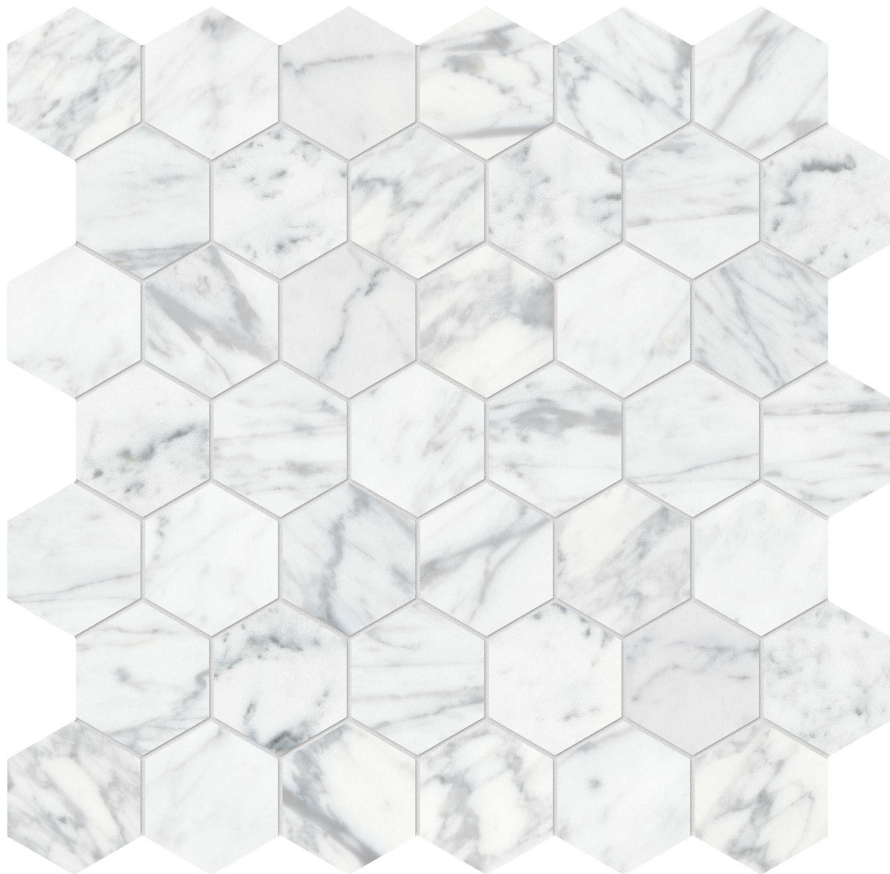

WORLD TILE

PRODUCT

VIRTUE BIANCO 2 HEXAGON MOSAIC

Stone | 12"x12" | Marble

TECHNICAL DATA

CODE: AS5001-02770

NAME: Virtue Bianco 2 Hexagon Mosaic

SIZE: 12"x12"

SERIES: Virtue Bianco

FINISH: Honed

FAMILY: Stone

MOSAIC CHIP SIZE: 2"x2"

BILLING UNIT: SF

SUITABLE FOR: Indoor|Shower

TYPOLOGY: Marble

TYPE OF PIECE: Mosaic