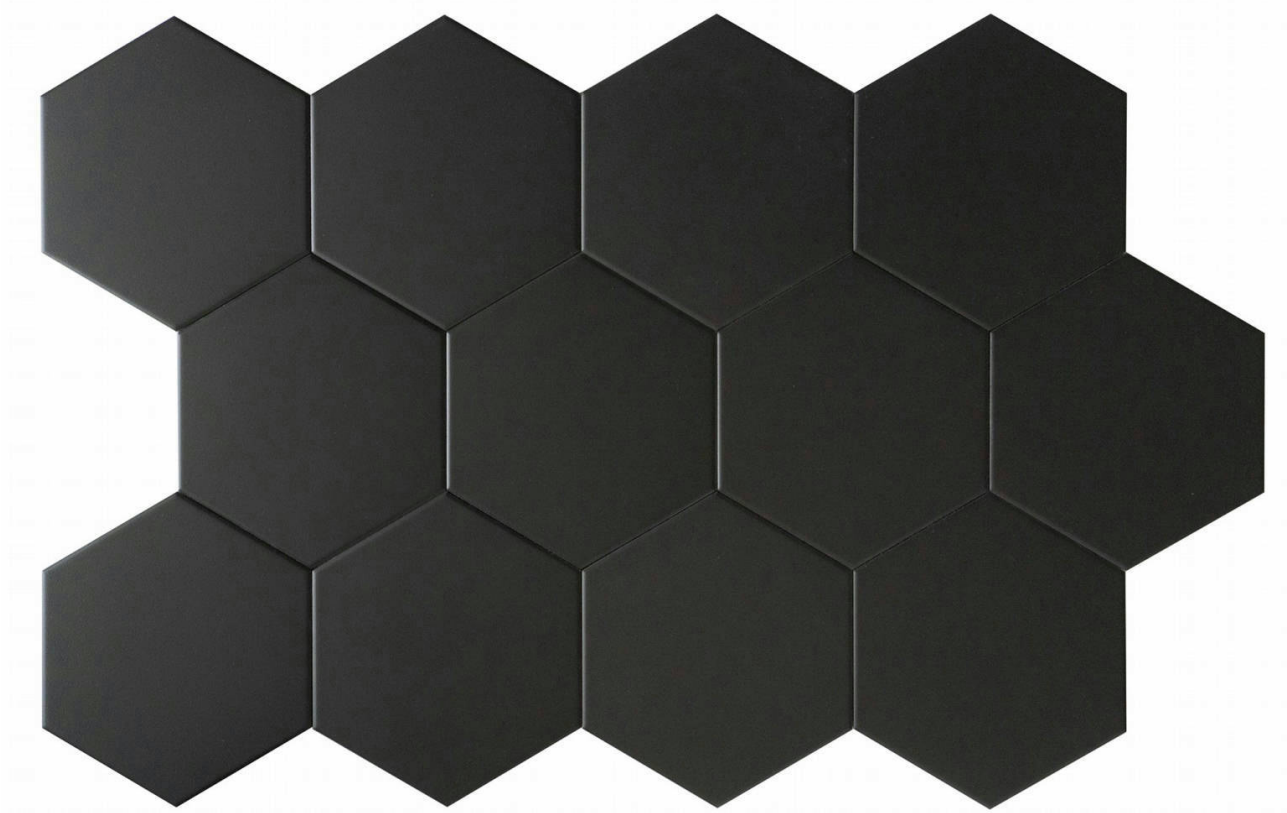

# WORLD TILE

---

### VIDA 5.5X6.3" BLACK HEXAGON

---

Tile | 5.5"x6.3" | Porcelain

## TECHNICAL DATA

CODE: QUVI-BL-1  
NAME: Vida 5.5X6.3" Black Hexagon  
SIZE: 5.5"x6.3"  
SERIES: Vida  
FINISH: Matt  
LOOK: Mono-Color  
FAMILY: Tile  
FROST RESISTANCE: Yes  
PEI: 3  
BILLING UNIT: SF  
SHADE VARIATION: V1  
STYLE: Contemporary  
SUITABLE FOR: Indoor|Outdoor|Pool|Shower  
TYPOLOGY: Porcelain  
TYPE OF PIECE: Field Tile  
USE: Floor and Wall