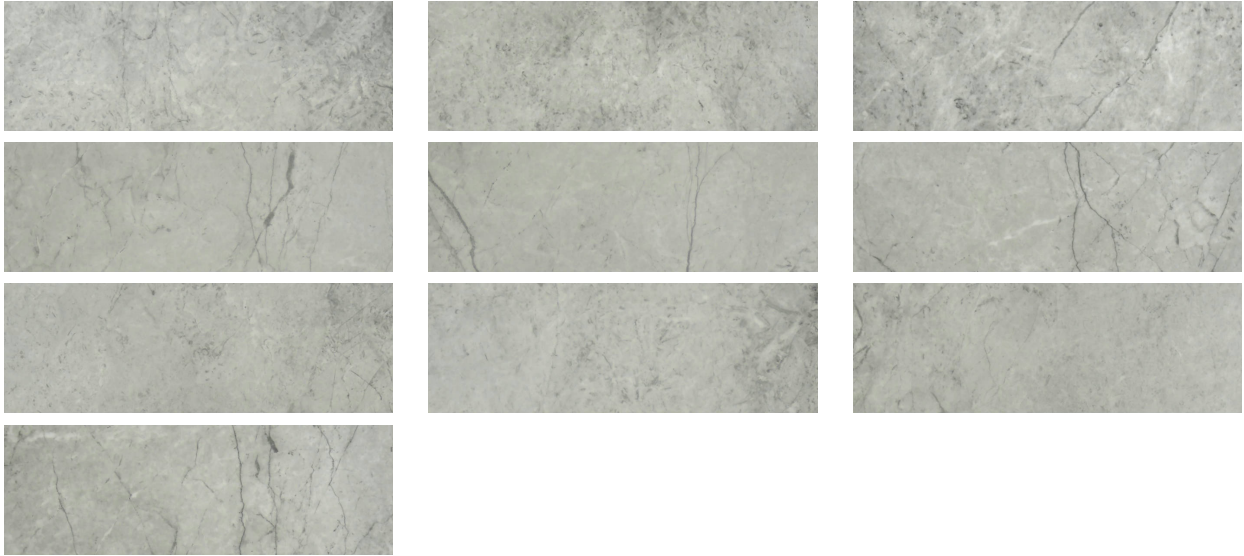

WORLD TILE

PRODUCT
ROMA ARGENTO POLISHED 4X12

Tile | 4"x12" | Glazed Porcelain

GRAPHIC VARIETY

TECHNICAL DATA

CODE: QULX-RO-1P

NAME: Roma Argento Polished 4X12

SIZE: 4"x12"

SERIES: Luxury

FINISH: Polished

LOOK: Marble Look

EDGE: Rectified

FAMILY: Tile

FROST RESISTANCE: Yes

PEI: 4

BILLING UNIT: SF

STYLE: Contemporary

SUITABLE FOR: Backsplash,Indoor,Shower

TPOLOGY: Glazed Porcelain

TYPE OF PIECE: Field Tile

USE: Floor and Wall

PACKING

Size	Product type	BOX			PALLET		
		pcs	sqft	lb	boxes	sqft	lb
4"x12"	Field Tile	30	9.48		60		