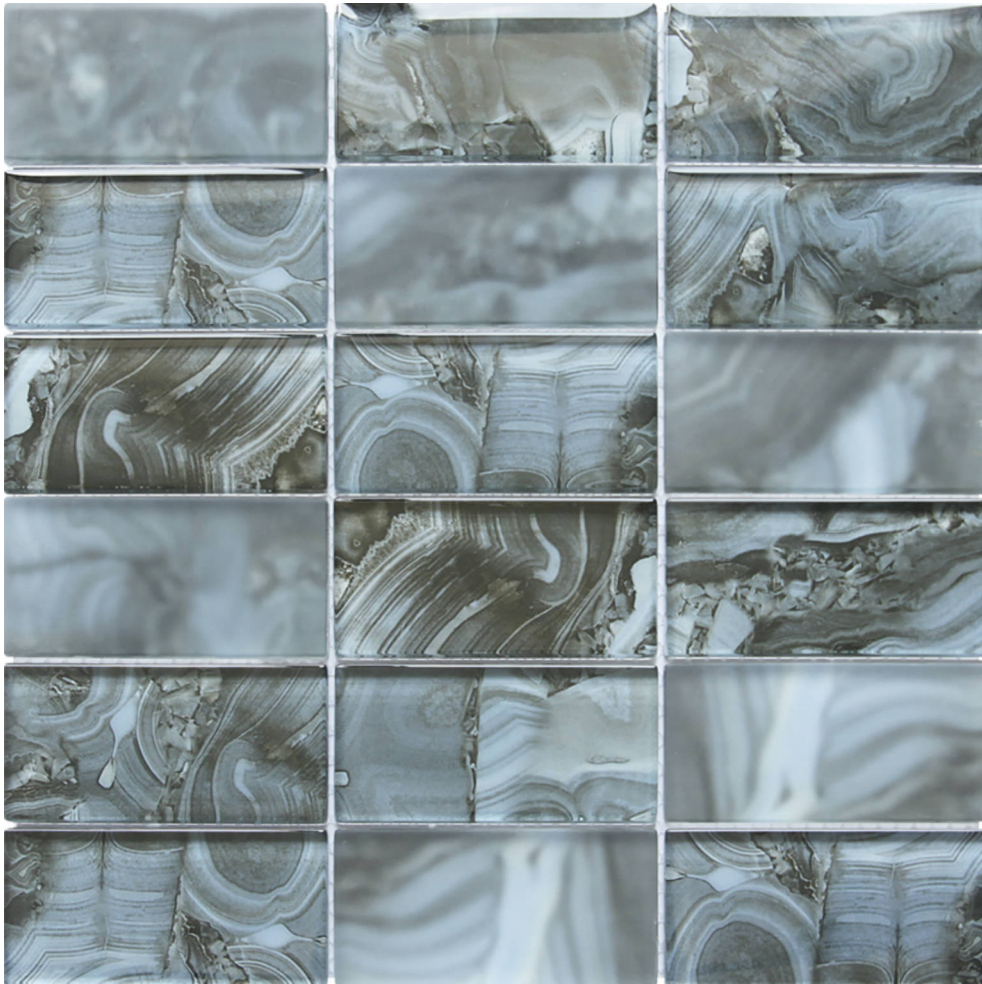

WORLD TILE

PRODUCT

ONYX PATTERN BLUE GLASS SHEET MOSAIC

Mosaic and Decorative Tile | 11.8"x11.8" | Glass

TECHNICAL DATA

CODE: RVCHAWV049
NAME: Onyx Pattern Blue Glass Sheet Mosaic
SIZE: 11.8"x11.8"
SERIES: Chelsea Collection
LOOK: Multi-Look Mosaics
FAMILY: Mosaic and Decorative Tile
BILLING UNIT: SH
SUITABLE FOR: Backsplash,Indoor,Outdoor,Shower,Pool
TYPOLOGY: Glass
TYPE OF PIECE: Mosaic
USE: Wall only