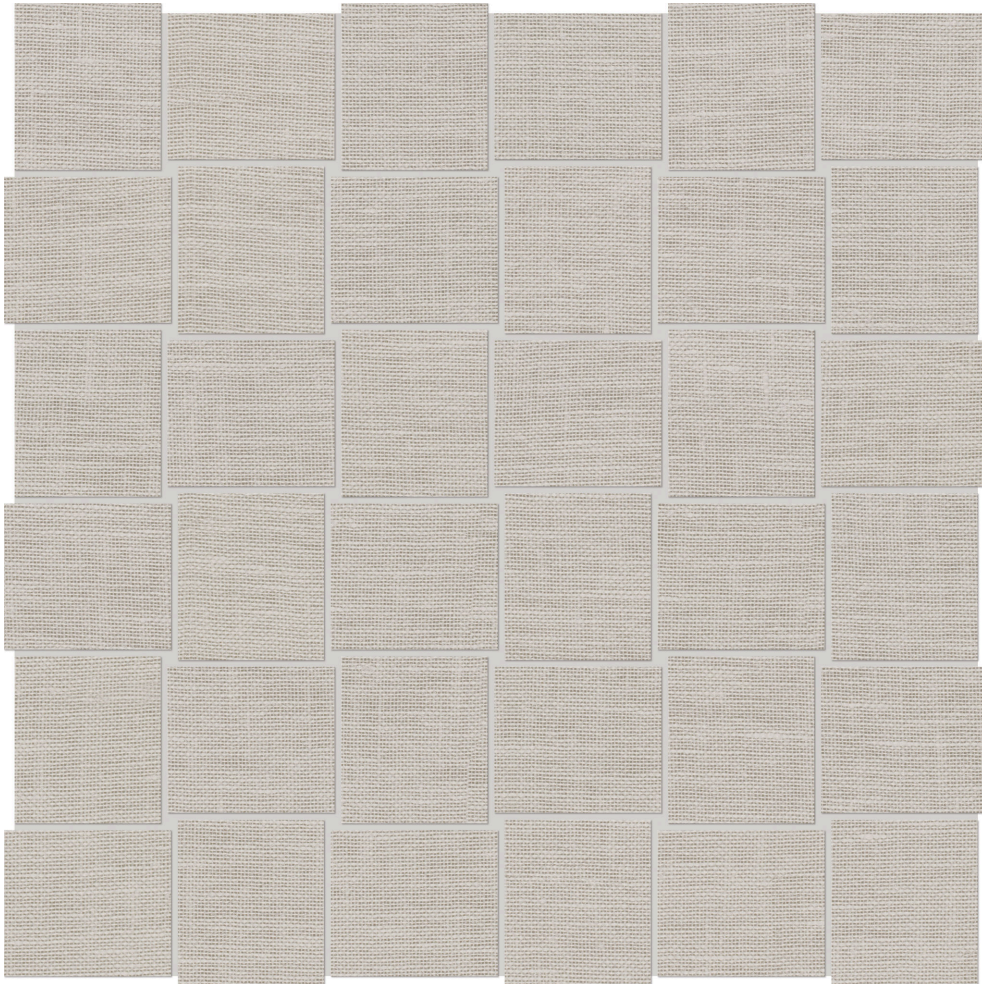

# WORLD TILE

---

### FABRIKA 2X2 BASKETWEAVE DAMASCUS SILK MATTE

---

Tile | 12"x12" | Porcelain

### TECHNICAL DATA

CODE: QUFA-DA-2X2  
NAME: Fabrika 2X2 Basketweave Damascus Silk Matte  
SIZE: 12"x12"  
SERIES: Fabrika  
FINISH: Matt  
LOOK: Textured Look  
FAMILY: Tile  
FROST RESISTANCE: Yes  
MOSAIC CHIP SIZE: 2"x2"  
SHADE VARIATION: V1  
SPECIAL ORDER: Special Order  
STYLE: Contemporary  
SUITABLE FOR: Backsplash | Indoor | Shower  
TYPOLOGY: Porcelain  
TYPE OF PIECE: Mosaic  
USE: Floor and Wall